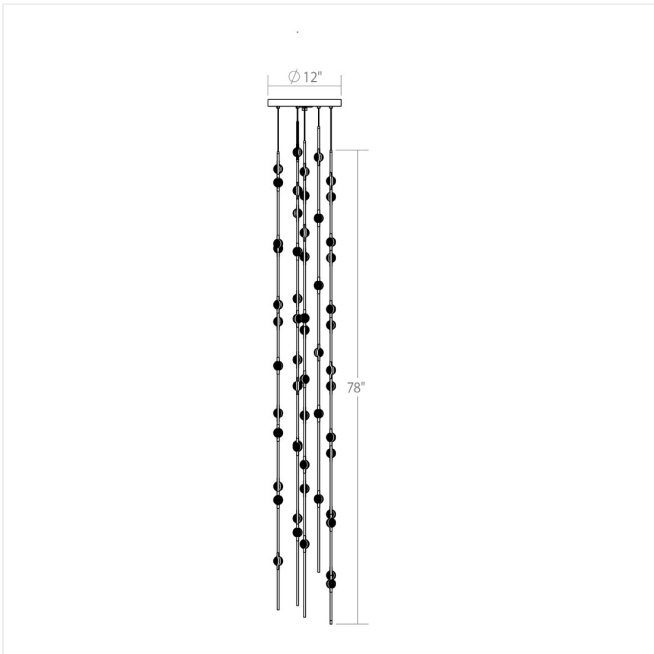

Project:

Constellation Andromeda Chandelier Spec Sheet

SKU: 2162.33W-T-J20

Constellation Andromeda chandeliers bring celestial imagery, limitless expansion and sculptural drama to any environment. LED hubs connected in linear strands of various lengths are suspended to form dramatically powerful luminance within a vertical space. Available in a variety of sizes and configurations, with lens options of crystal facets or soft white, Constellation Andromeda can also be customized for your project.

Learn more: <https://sonnemanlight.com/constellation-andromeda-chandelier>

Type #:

Dimensions

Height:	78"
Diameter:	12"
Canopy/Backplate/Base:	12"
Hanging Details:	20' Adjustable Cord
Shape:	Round
Size:	Tall 12"
Canopy/Backplate/Base Height:	1"

Electrical Specs

Bulb(s) Included?:	Yes
Bulb 1 Type:	Integral LED
Bulb Quantity:	55
Input Voltage:	100-277VAC
Wattage:	110
Initial Lumens:	12120
Delivered Lumens:	8530
Kelvin:	3000K
CRI:	90
Power Supply Type:	Driver
Power Supply Quantity:	1
Power Supply Location:	Remote
Dimming Type:	0-10V

Installation

Installation:	Licensed electrician required, multi-step installation
Sloped Ceiling Compatible?:	Compatible
Cord Length:	20 ft
Minimum Hanging Height:	79"
Maximum Hanging Height:	318"

Shade