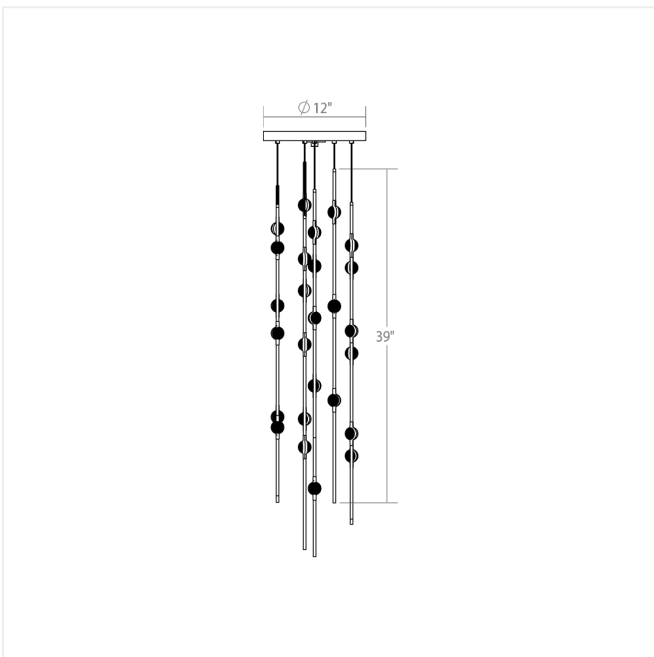

# Constellation Andromeda Chandelier Spec Sheet

SKU: 2162.33W-S-27

Constellation Andromeda chandeliers bring celestial imagery, limitless expansion and sculptural drama to any environment. LED hubs connected in linear strands of various lengths are suspended to form dramatically powerful luminance within a vertical space. Available in a variety of sizes and configurations, with lens options of crystal facets or soft white, Constellation Andromeda can also be customized for your project.

## Dimensions

Height:	39"
Diameter:	11.5"
Canopy/Backplate/Base:	12"
Hanging Details:	10' Adjustable Cord
Shape:	Round
Size:	Short 12"