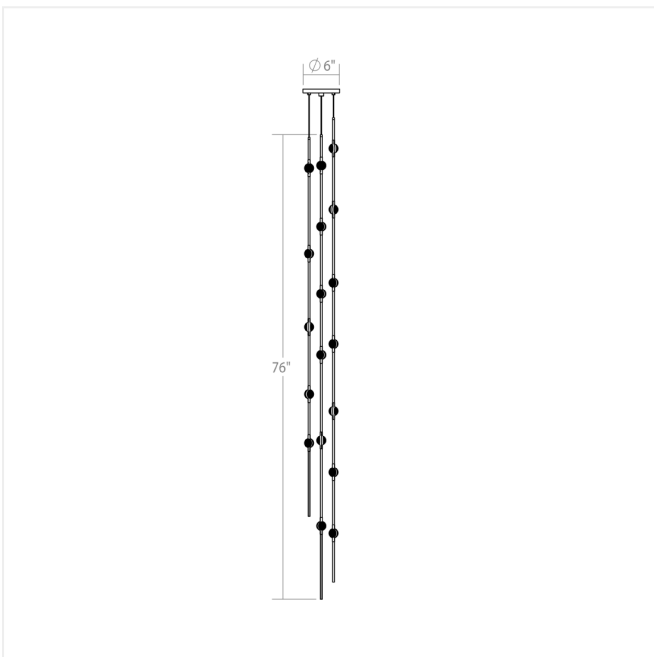

Project:

Constellation Andromeda Chandelier Spec Sheet

SKU: 2161.33W-T-J20

Constellation Andromeda chandeliers bring celestial imagery, limitless expansion and sculptural drama to any environment. LED hubs connected in linear strands of various lengths are suspended to form dramatically powerful luminance within a vertical space. Available in a variety of sizes and configurations, with lens options of crystal facets or soft white. Constellation Andromeda can also be customized for your project.

Learn more: <https://sonnemanlight.com/constellation-andromeda-chandelier>

Type #:

Dimensions

Height:	76"
Diameter:	6"
Canopy/Backplate/Base:	6"
Hanging Details:	20' Adjustable Cord
Shape:	Round
Size:	Tall 6"

Electrical Specs

Bulb(s) Included?:	Yes
Bulb 1 Type:	Integral LED
Bulb Quantity:	18
Input Voltage:	120-277VAC
Wattage:	36
Initial Lumens:	3970
Delivered Lumens:	2790
Kelvin:	3000K
CRI:	90
Power Supply Type:	Driver
Power Supply Quantity:	1
Power Supply Location:	Remote
Dimming Type:	TRIAC/ELV/0-10V