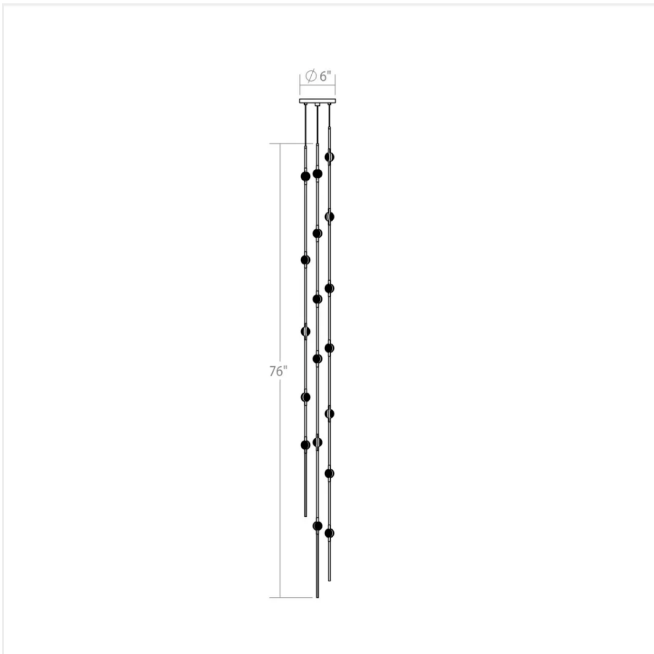

Project:

Constellation Andromeda Chandelier Spec Sheet

SKU: 2161.33W-T-27

Constellation Andromeda chandeliers bring celestial imagery, limitless expansion and sculptural drama to any environment. LED hubs connected in linear strands of various lengths are suspended to form dramatically powerful luminance within a vertical space. Available in a variety of sizes and configurations, with lens options of crystal facets or soft white. Constellation Andromeda can also be customized for your project.

Learn more: <https://sonnemanlight.com/constellation-andromeda-chandelier>

Type #:

Dimensions

Height:	76"
Diameter:	6"
Canopy/Backplate/Base:	6"
Hanging Details:	10' Adjustable Cord
Shape:	Round
Size:	Tall 6"

Electrical Specs

Bulb(s) Included?:	Yes
Bulb 1 Type:	Integral LED
Bulb Quantity:	18
Input Voltage:	100-277VAC
Wattage:	36
Initial Lumens:	3560
Delivered Lumens:	2520
Kelvin:	2700K
CRI:	90
Power Supply Type:	Driver
Power Supply Quantity:	1
Power Supply Location:	Remote
Dimming Type:	TRIAC/ELV/0-10V

Installation

Installation:	Licensed electrician required, multi-step installation
Sloped Ceiling Compatible?:	Compatible up to 45°
Cord Length:	10 ft
Minimum Hanging Height:	77"
Maximum Hanging Height:	197"