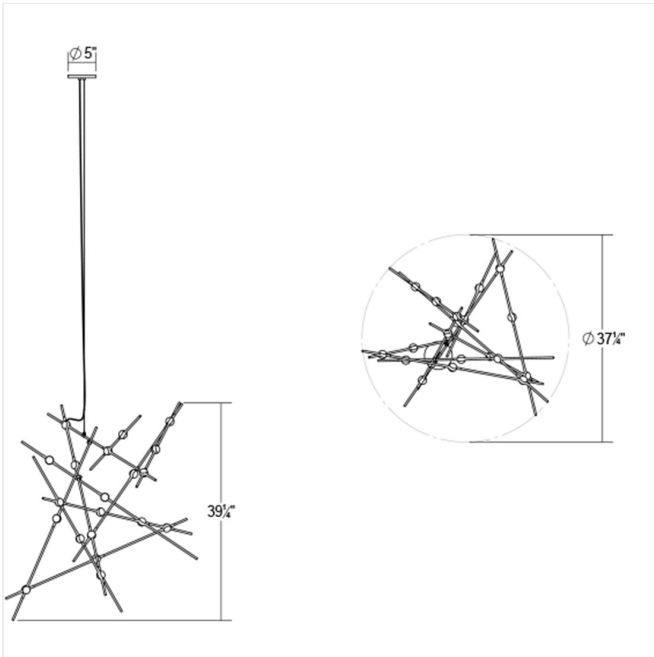

Project:

Constellation Aquila Major Pendant (2700K) Spec Sheet

SKU: 2152.33W-27

Constellation Aquila chandeliers bring celestial imagery, limitless expansion and sculptural drama to any environment. Constellation Aquila is available in two sizes, and can be suspended as individual sculptures or clustered with others to form a spectacular arrangement of magical Constellations.

Learn more: <https://sonnemanlight.com/constellation-aquila>

Type #:

Dimensions

Height:	39.25"
Diameter:	37.25"
Canopy/Backplate/Base:	4.5"
Hanging Details:	10' Adjustable Cable
Size:	Major

Electrical Specs

Bulb(s) Included?:	Yes
Bulb 1 Type:	Integral LED
Bulb Quantity:	20
Input Voltage:	100-277VAC
Wattage:	40
Initial Lumens:	4550
Delivered Lumens:	3150
Kelvin:	2700K
CRI:	90
Power Supply Type:	Driver
Power Supply Quantity:	1
Power Supply Location:	Remote
Dimming Type:	TRIAC/ELV/0-10V

Installation

Installation:	Licensed electrician required, multi-step installation
Sloped Ceiling Compatible?:	Not Compatible
Cord Length:	10 ft
Maximum Hanging Height:	39.25"

Shipping

Carton 1 L x W x H:	23" X 15" X 6"
---------------------	----------------