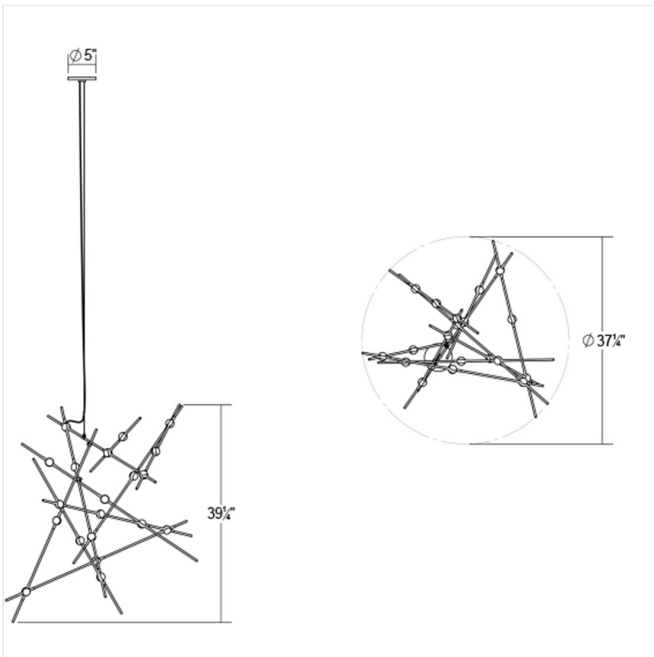

# Constellation Aquila Major Pendant Spec Sheet

SKU: 2152.33W-J20

Constellation Aquila chandeliers bring celestial imagery, limitless expansion and sculptural drama to any environment. Constellation Aquila is available in two sizes, and can be suspended as individual sculptures or clustered with others to form a spectacular arrangement of magical Constellations.

## Dimensions

Height:	39.25"
Diameter:	37.25"
Canopy/Backplate/Base:	4.5"
Hanging Details:	20' Adjustable Cable
Size:	Major
Canopy/Backplate/Base Height:	0.5"