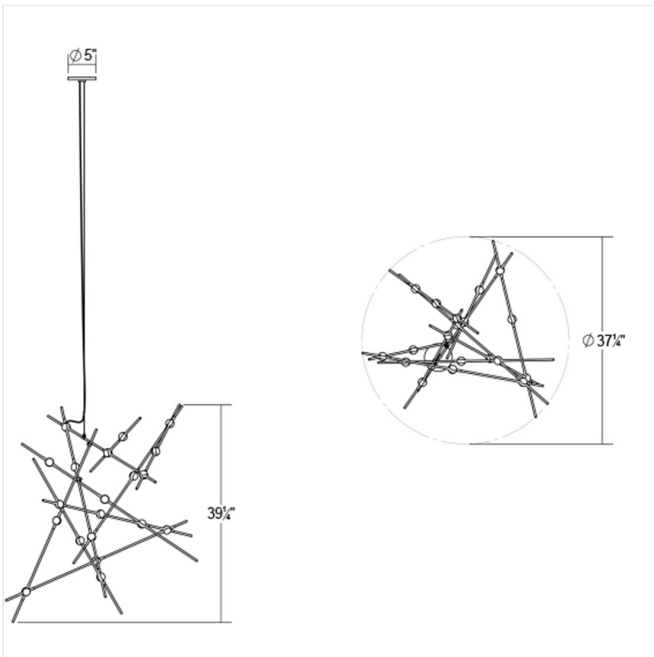

Project:

Constellation Aquila Major Pendant (2200K) Spec Sheet

SKU: 2152.33W-22-J20

Constellation Aquila chandeliers bring celestial imagery, limitless expansion and sculptural drama to any environment. Constellation Aquila is available in two sizes, and can be suspended as individual sculptures or clustered with others to form a spectacular arrangement of magical Constellations.

Learn more: <https://sonnemanlight.com/constellation-aquila>

Type #:

Dimensions

Height:	39.25"
Diameter:	37.25"
Canopy/Backplate/Base:	4.5"
Hanging Details:	20' Adjustable Cable
Size:	Major

Electrical Specs

Bulb(s) Included?:	Yes
Bulb 1 Type:	Integral LED
Bulb Quantity:	20
Input Voltage:	100-277VAC
Wattage:	40
Initial Lumens:	4060
Delivered Lumens:	2800
Kelvin:	2200K
CRI:	90
Power Supply Type:	Driver
Power Supply Quantity:	1
Power Supply Location:	Remote
Dimming Type:	TRIAC/ELV/0-10V

Installation

Installation:	Licensed electrician required, multi-step installation
Sloped Ceiling Compatible?:	Not Compatible
Cord Length:	20 ft
Maximum Hanging Height:	39.25"

Shipping

Carton 1 L x W x H:	23" X 15" X 6"
---------------------	----------------