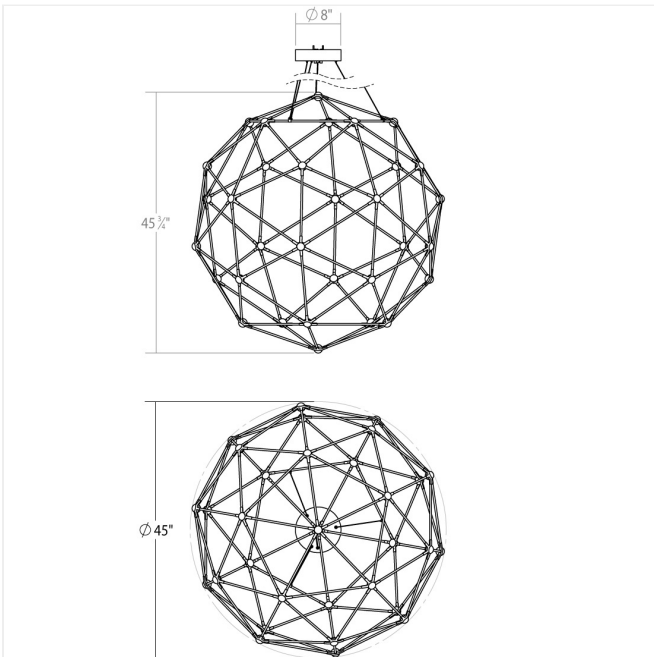

Project:

Constellation Hedron Chandelier Spec Sheet

SKU: 2170.13W-J20

Constellation Hedron is composed of triangular frames connected in tension by illuminated LED hubs to form a spectacular structure of large circumference with dazzling scale and precision.

Learn more: <https://sonnemanlight.com/constellation-hedron-chandelier>

Type #:

Dimensions

Height:	45.75"
Diameter:	45"
Canopy/Backplate/Base:	8"
Hanging Details:	20' Adjustable Cable
Canopy/Backplate/Base Height:	2"

Electrical Specs

Bulb(s) Included?:	Yes
Bulb 1 Type:	Integral LED
Bulb Quantity:	40
Input Voltage:	100-277VAC
Wattage:	80
Initial Lumens:	8850
Delivered Lumens:	5200
Kelvin:	3000K
CRI:	90
Power Supply Type:	Driver
Power Supply Quantity:	1
Power Supply Location:	Canopy
Dimming Type:	TRIAC/ELV/0-10V

Shipping

Carton 1 L x W x H:	23" X 18" X 9"
Carton 1 Gross Weight:	24 LBS

Shade

Lens Type:	White Optical Acrylic Lens
Shade Material:	White Optical Acrylic

General Listings

Certification:	C-ETL-US
Color/Finish:	Satin Nickel (.13)