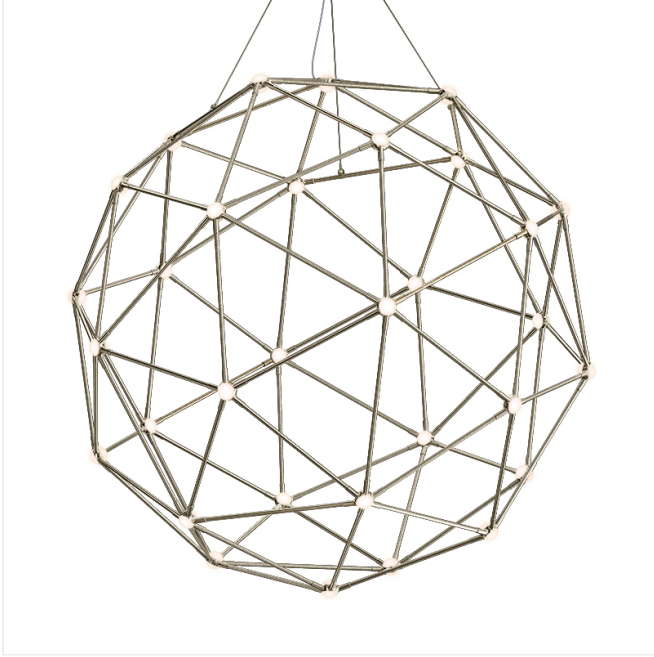

Project:

Constellation Hedron Chandelier Spec Sheet

SKU: 2170.13W-J20

Constellation Hedron is composed of triangular frames connected in tension by illuminated LED hubs to form a spectacular structure of large circumference with dazzling scale and precision.

Learn more: <https://sonnemanlight.com/constellation-hedron-chandelier>

Type #:

Dimensions

Height:	45.75"
Diameter:	45"
Canopy/Backplate/Base:	8"
Hanging Details:	20' Adjustable Cable
Canopy/Backplate/Base Height:	2"

Electrical Specs

Bulb(s) Included?:	Yes
Bulb 1 Type:	Integral LED
Bulb Quantity:	40
Input Voltage:	100-277VAC
Wattage:	80
Initial Lumens:	8850
Delivered Lumens:	5200
Kelvin:	3000K
CRI:	90
Power Supply Type:	Driver
Power Supply Quantity:	1
Power Supply Location:	Canopy
Dimming Type:	TRIAC/ELV/0-10V

Shipping

Carton 1 L x W x H:	23" X 18" X 9"
Carton 1 Gross Weight:	24 LBS

Shade

Lens Type:	White Optical Acrylic Lens
Shade Material:	White Optical Acrylic

General Listings

Certification:	C-ETL-US
Color/Finish:	Satin Nickel (.13)