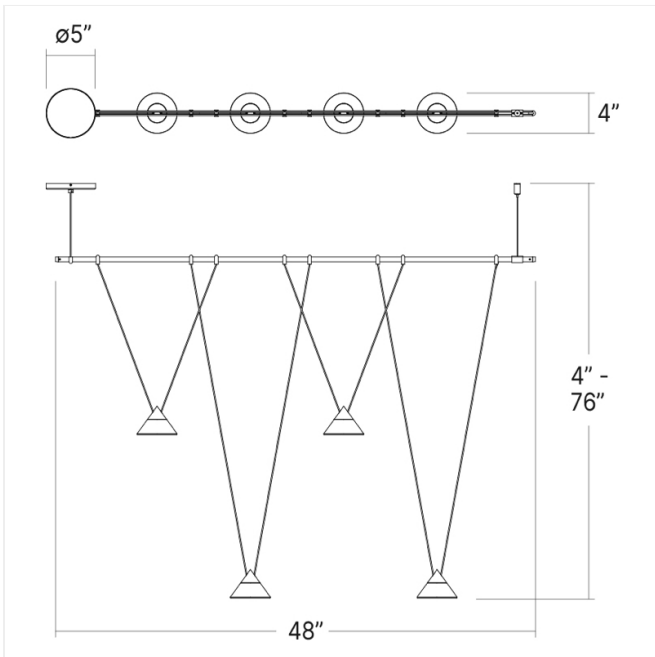

Project:

Suspenders 48" 1-Tier Linear w/Etched Glass Cone Luminaires Spec Sheet

SKU: SLS4244-W

This Suspenders 1-Tier Linear configuration features Etched Glass Cone Luminaires. This Suspenders configuration is available in a black or white finish. This configuration can be hung as a single chandelier, or scaled for larger spaces, making it ideal for residential, hospitality, or commercial environments.

Learn more: <https://sonnemanlight.com/suspenders-48-one-tier-linear-w-etched-glass-cone-luminaires>

Type #:

Dimensions

Height:	3"
Width:	4"
Length:	48"
Canopy/Backplate/Base:	5
Hanging Details:	6' Adj. Cords/Cables
Canopy/Backplate/Base Height:	0.5

Electrical Specs

Bulb(s) Included?:	Yes
Bulb 1 Type:	V-Line Etched Glass Cone 16"
Bulb 2 Type:	V-Line Etched Glass Cone 32"
Bulb Quantity:	4
Input Voltage:	120VAC
Wattage:	15
Initial Lumens:	800
Delivered Lumens:	480
Kelvin:	3000K
CRI:	90
Power Supply Type:	Transformer
Power Supply Quantity:	1
Power Supply Location:	Outlet Box
Dimming Type:	ELV

Installation

Installation:	Licensed electrician required, multi-step installation
Sloped Ceiling Compatible?:	Adapter Available up to 45°
Cord Length:	6' Adj. Cords/Cables
Minimum Hanging Height:	4"
Maximum Hanging Height:	76"