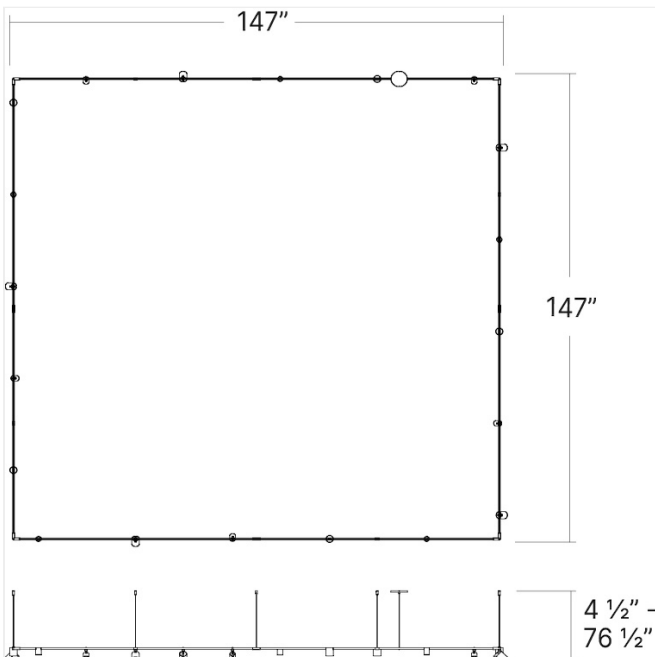

# Suspenders 12" x 12" Path Square w/Precise & Power Precise Smooth Cylinder Luminaires Spec Sheet

SKU: SLS4239-W

This Path Square configuration combines Precise and Power Price luminaires, providing aimable directional light sources to optimize lighting in any space. This fixture can be hung close to a ceiling or up to 20 feet from the surface. This Suspenders configuration is available in a black or white finish.

## Dimensions

Height:	3"
Width:	147"
Length:	147"
Canopy/Backplate/Base:	5
Hanging Details:	6' Adj. Cords/Cables
Canopy/Backplate/Base Height:	0.5