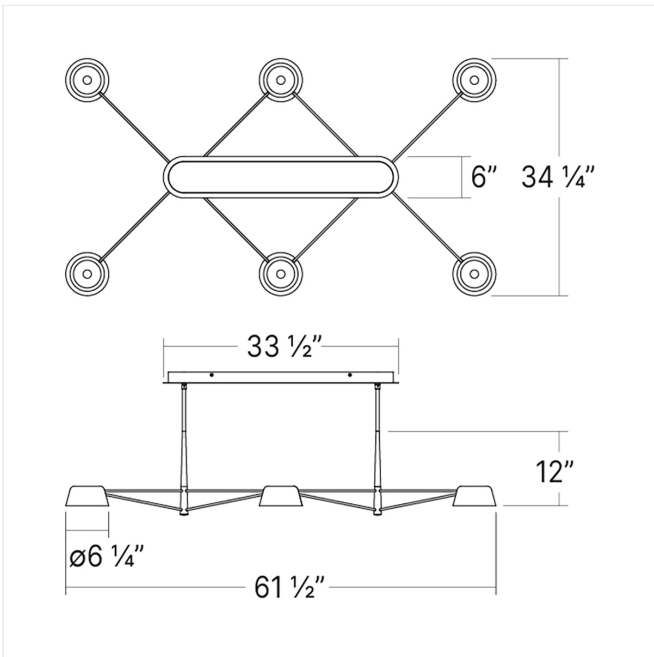

# Ray 6-Light Rectangle Chandelier Spec Sheet

SKU: 2036.73K

Juxtaposing formal structure with playful geometry, Ray offers an inventive array of LED luminaires with delicate arms and soft shades that come together to create a modernist statement piece. The chandelier design geometrically spaces light evenly around a space through three, five, or six luminaires. Ray Chandeliers include a stem kit that allows the fixture to be installed at various hanging heights. Ray is available in three body finishes and five interchangeable shade finishes, including a signature Oxide Red finish. Ray is also available as a [wall lamp](#).

## Dimensions

|         |         |
|---------|---------|
| Height: | 12"     |
| Width:  | 61.5"   |
| Length: | 45.25"  |
| Depth:  | 34.25"  |
| Size:   | 6 Light |