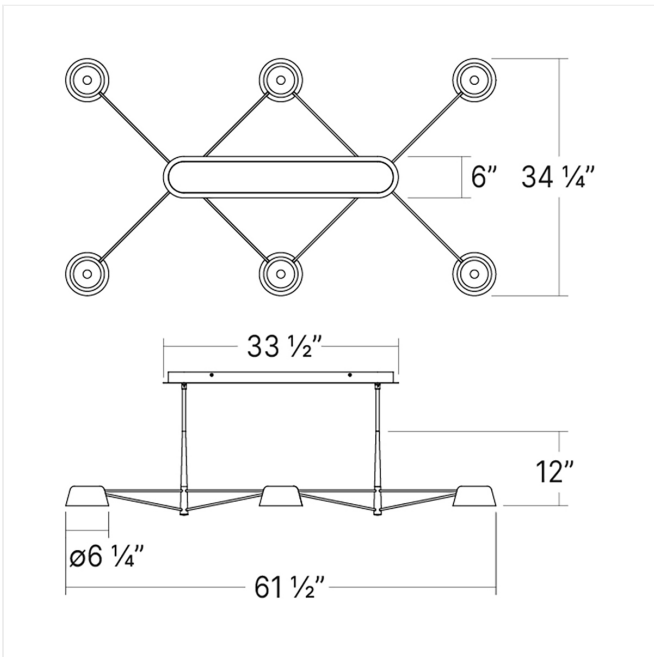

Project:

Ray 6-Light Rectangle Chandelier Spec Sheet

SKU: 2036.25K

Juxtaposing formal structure with playful geometry, Ray offers an inventive array of LED luminaires with delicate arms and soft shades that come together to create a modernist statement piece. The chandelier design geometrically spaces light evenly around a space through three, five, or six luminaires. Ray Chandeliers include a stem kit that allows the fixture to be installed at various hanging heights. Ray is available in three body finishes and five interchangeable shade finishes, including a signature Oxide Red finish. Ray is also available as a [wall lamp](#).

Learn more: <https://sonnemanlight.com/ray-chandelier>

Type #:

Dimensions

Height:	12"
Width:	61.5"
Length:	45.25"
Depth:	34.25"
Size:	6 Light

Electrical Specs

Bulb(s) Included?:	Yes
Bulb 1 Type:	Integral LED
Bulb Quantity:	6
Input Voltage:	120-277VAC
Wattage:	9
Initial Lumens:	6000
Delivered Lumens:	3600
Color Temperature:	3000K
CRI:	90
Power Supply Type:	Driver
Power Supply Quantity:	2
Power Supply Location:	Canopy
Dimming Type:	TRIAC/ELV/0-10V

Installation

Installation:	Licensed electrician required
Sloped Ceiling Compatible?:	Not Compatible
Installation Orientation:	N/A
Minimum Hanging Height:	14.5"
Maximum Hanging Height:	57"

Shade

Shade Material:	Smoked Etched Acrylic
-----------------	-----------------------