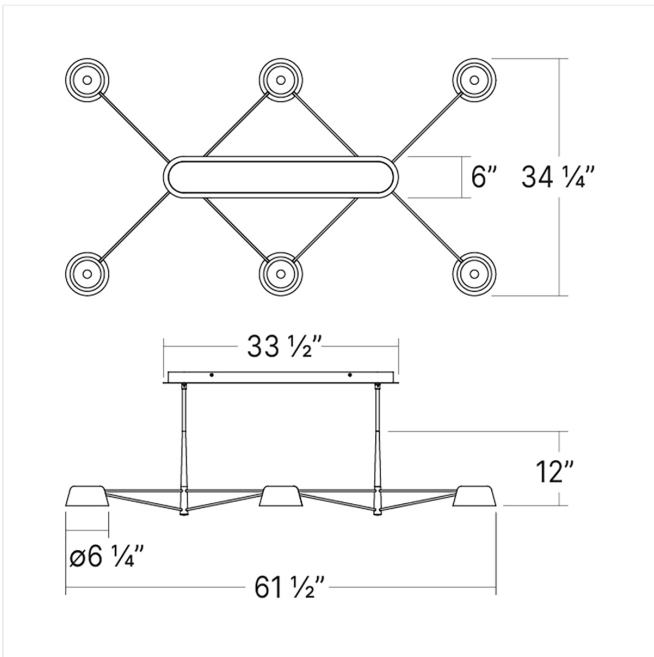

Project:

Ray 6-Light Rectangle Chandelier Spec Sheet

SKU: 2036.17

Juxtaposing formal structure with playful geometry, Ray offers an inventive array of LED luminaires with delicate arms and soft shades that come together to create a modernist statement piece. The chandelier design geometrically spaces light evenly around a space through three, five, or six luminaires. Ray Chandeliers include a stem kit that allows the fixture to be installed at various hanging heights. Ray is available in three body finishes and five interchangeable shade finishes, including a signature Oxide Red finish. Ray is also available as a [wall lamp](#).

Learn more: <https://sonnemanlight.com/ray-chandelier>

Type #:

Dimensions

Height:	12"
Width:	61.5"
Length:	45.25"
Depth:	34.25"
Size:	6 Light

Electrical Specs

Bulb(s) Included?:	Yes
Bulb 1 Type:	Integral LED
Bulb Quantity:	6
Input Voltage:	120-277VAC
Wattage:	9
Initial Lumens:	6000
Delivered Lumens:	3600
Color Temperature:	3000K
CRI:	90
Power Supply Type:	Driver
Power Supply Quantity:	2
Power Supply Location:	Canopy
Dimming Type:	TRIAC/ELV/0-10V

Installation

Installation:	Licensed electrician required
Sloped Ceiling Compatible?:	Not Compatible
Installation Orientation:	N/A
Minimum Hanging Height:	14.5"
Maximum Hanging Height:	57"

Shade

Shade Material:	Warm Gray (.17) Aluminum
-----------------	--------------------------