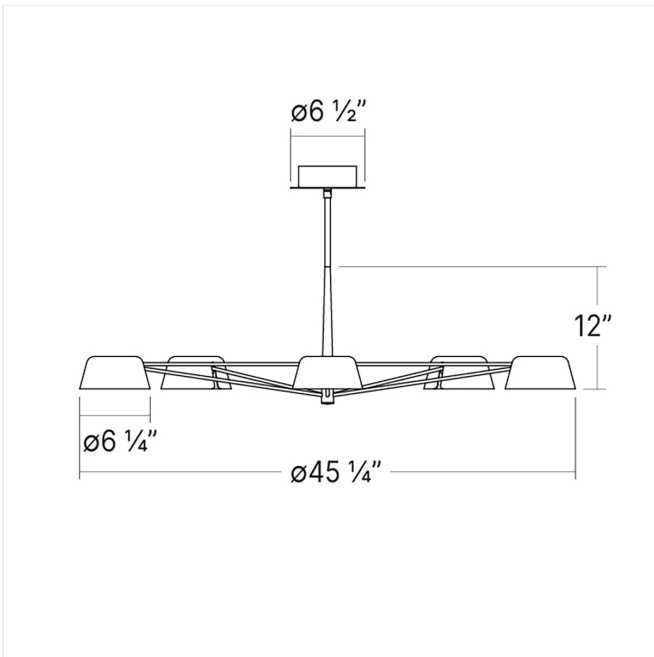

Project:

Ray 5-Light Round Chandelier Spec Sheet

SKU: 2035.73K

Juxtaposing formal structure with playful geometry, Ray offers an inventive array of LED luminaires with delicate arms and soft shades that come together to create a modernist statement piece. The chandelier design geometrically spaces light evenly around a space through three, five, or six luminaires. Ray Chandeliers include a stem kit that allows the fixture to be installed at various hanging heights. Ray is available in three body finishes and five interchangeable shade finishes, including a signature Oxide Red finish. Ray is also available as a [wall lamp](#).

Learn more: <https://sonnemanlight.com/ray-chandelier>

Type #:

Dimensions

Height:	12"
Diameter:	45.5"
Canopy/Backplate/Base:	6.5"
Size:	5 Light

Electrical Specs

Bulb(s) Included?:	Yes
Bulb 1 Type:	Integral LED
Bulb Quantity:	5
Input Voltage:	120-277VAC
Wattage:	9
Initial Lumens:	5000
Delivered Lumens:	3000
Color Temperature:	3000K
CRI:	90
Power Supply Type:	Driver
Power Supply Quantity:	1
Power Supply Location:	Canopy
Dimming Type:	TRIAC/ELV/0-10V

Installation

Installation:	Licensed electrician required
Sloped Ceiling Compatible?:	Not Compatible
Installation Orientation:	N/A
Minimum Hanging Height:	15"
Maximum Hanging Height:	57"

Shade

Shade Material:	Smoked Etched Acrylic
-----------------	-----------------------