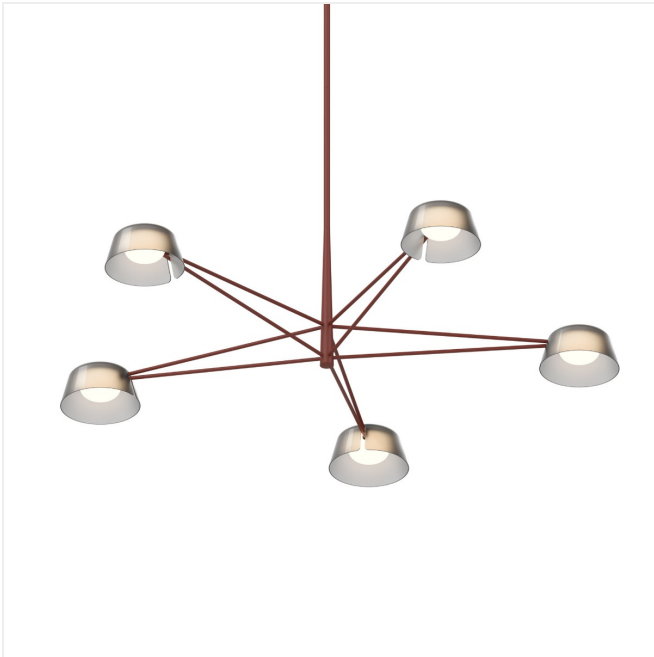

Project:

Ray 5-Light Round Chandelier Spec Sheet

SKU: 2035.73K

Juxtaposing formal structure with playful geometry, Ray offers an inventive array of LED luminaires with delicate arms and soft shades that come together to create a modernist statement piece. The chandelier design geometrically spaces light evenly around a space through three, five, or six luminaires. Ray Chandeliers include a stem kit that allows the fixture to be installed at various hanging heights. Ray is available in three body finishes and five interchangeable shade finishes, including a signature Oxide Red finish. Ray is also available as a [wall lamp](#).

Learn more: <https://sonnemanlight.com/ray-chandelier>

Type #:

Dimensions

Height:	12"
Diameter:	45.5"
Canopy/Backplate/Base:	6.5"
Size:	5 Light

Electrical Specs

Bulb(s) Included?:	Yes
Bulb 1 Type:	Integral LED
Bulb Quantity:	5
Input Voltage:	120-277VAC
Wattage:	9
Initial Lumens:	5000
Delivered Lumens:	3000
Color Temperature:	3000K
CRI:	90
Power Supply Type:	Driver
Power Supply Quantity:	1
Power Supply Location:	Canopy
Dimming Type:	TRIAC/ELV/0-10V

Installation

Installation:	Licensed electrician required
Sloped Ceiling Compatible?:	Not Compatible
Installation Orientation:	N/A
Minimum Hanging Height:	15"
Maximum Hanging Height:	57"

Shade

Shade Material:	Smoked Etched Acrylic
-----------------	-----------------------