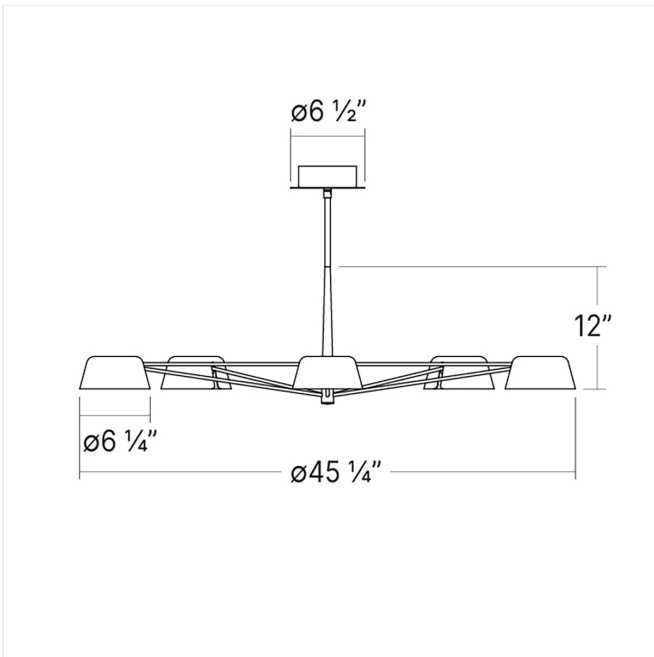

# Ray 5-Light Round Chandelier Spec Sheet

SKU: 2035.25K

Juxtaposing formal structure with playful geometry, Ray offers an inventive array of LED luminaires with delicate arms and soft shades that come together to create a modernist statement piece. The chandelier design geometrically spaces light evenly around a space through three, five, or six luminaires. Ray Chandeliers include a stem kit that allows the fixture to be installed at various hanging heights. Ray is available in three body finishes and five interchangeable shade finishes, including a signature Oxide Red finish. Ray is also available as a [wall lamp](#).

## Dimensions

Height:	12"
Diameter:	45.5"
Canopy/Backplate/Base:	6.5"
Size:	5 Light