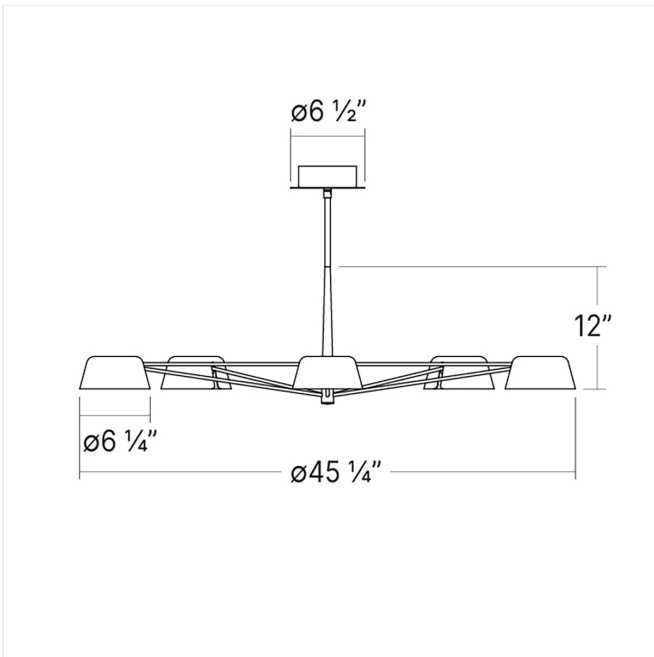

# Ray 5-Light Round Chandelier Spec Sheet

SKU: 2035.17

Juxtaposing formal structure with playful geometry, Ray offers an inventive array of LED luminaires with delicate arms and soft shades that come together to create a modernist statement piece. The chandelier design geometrically spaces light evenly around a space through three, five, or six luminaires. Ray Chandeliers include a stem kit that allows the fixture to be installed at various hanging heights. Ray is available in three body finishes and five interchangeable shade finishes, including a signature Oxide Red finish. Ray is also available as a [wall lamp](#).

## Dimensions

Height:	12"
Diameter:	45.5"
Canopy/Backplate/Base:	6.5"
Size:	5 Light