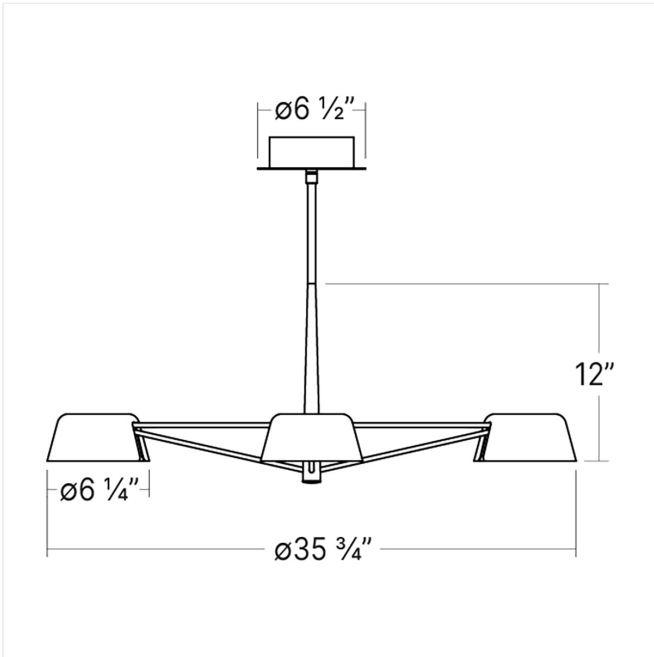

# Ray 3-Light Round Chandelier Spec Sheet

SKU: 2033.25K

Juxtaposing formal structure with playful geometry, Ray offers an inventive array of LED luminaires with delicate arms and soft shades that come together to create a modernist statement piece. The chandelier design geometrically spaces light evenly around a space through three, five, or six luminaires. Ray Chandeliers include a stem kit that allows the fixture to be installed at various hanging heights. Ray is available in three body finishes and five interchangeable shade finishes, including a signature Oxide Red finish. Ray is also available as a [wall lamp](#).

## Dimensions

Height:	12"
Diameter:	35.75"
Canopy/Backplate/Base:	6.5"
Size:	3 Light