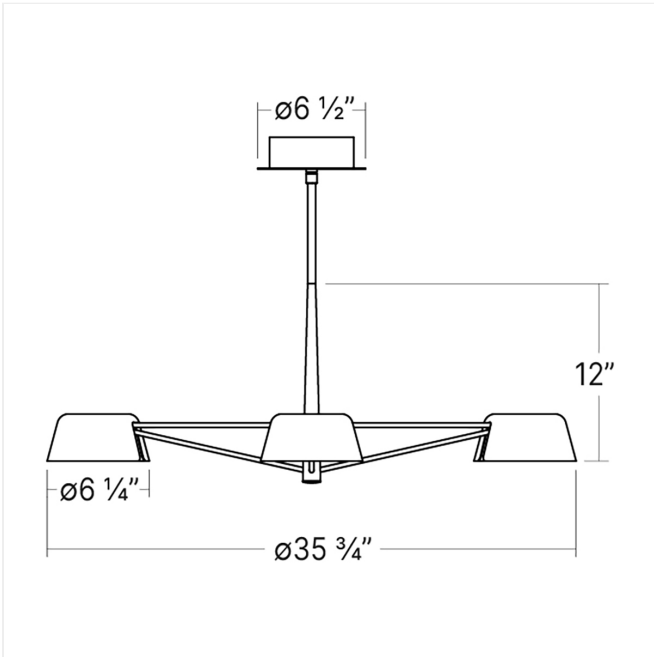

Project:

Ray 3-Light Round Chandelier Spec Sheet

SKU: 2033.17

Juxtaposing formal structure with playful geometry, Ray offers an inventive array of LED luminaires with delicate arms and soft shades that come together to create a modernist statement piece. The chandelier design geometrically spaces light evenly around a space through three, five, or six luminaires. Ray Chandeliers include a stem kit that allows the fixture to be installed at various hanging heights. Ray is available in three body finishes and five interchangeable shade finishes, including a signature Oxide Red finish. Ray is also available as a [wall lamp](#).

Learn more: <https://sonnemanlight.com/ray-chandelier>

Type #:

Dimensions

Height:	12"
Diameter:	35.75"
Canopy/Backplate/Base:	6.5"
Size:	3 Light

Electrical Specs

Bulb(s) Included?:	Yes
Bulb 1 Type:	Integral LED
Bulb Quantity:	3
Input Voltage:	120-277VAC
Wattage:	9
Initial Lumens:	3000
Delivered Lumens:	1800
Color Temperature:	3000K
CRI:	90
Power Supply Type:	Driver
Power Supply Quantity:	1
Power Supply Location:	Canopy
Dimming Type:	TRIAC/ELV/0-10V

Installation

Installation:	Licensed electrician required
Sloped Ceiling Compatible?:	Not Compatible
Installation Orientation:	N/A
Minimum Hanging Height:	15"
Maximum Hanging Height:	57"

Shade

Shade Material:	Warm Gray (.17) Aluminum
-----------------	--------------------------