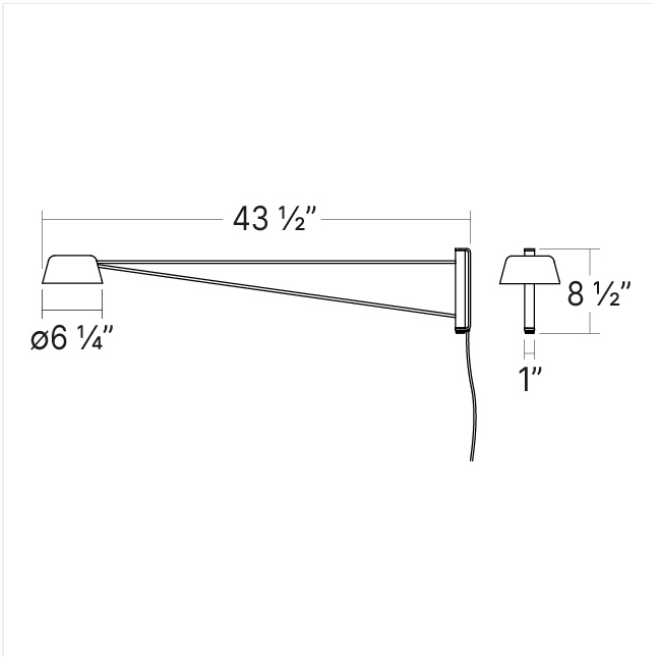

Project:

Ray Long Wall Lamp Spec Sheet

SKU: 2031.73K

Ray Wall Lamps feature soft shades and delicate arms that rotate on an axis for functional, elegant lighting. This collection has a wide range of applications, from a bedside wall lamp to a workspace or study, to a hospitality environment. Ray is available in three body finishes and five interchangeable shade finishes, including a signature Oxide Red finish. The brightness on Ray Wall Lamps can be controlled with the switch attached to the fixture. Ray is also available as a [chandelier](#).

Learn more: <https://sonnemanlight.com/ray-wall-lamp>

Type #:

Dimensions

Height:	8.5"
Width:	6.25"
Minimum Extension:	6.25"
Maximum Extension:	43.5"
Canopy/Backplate/Base:	8.5"
Size:	Long

Electrical Specs