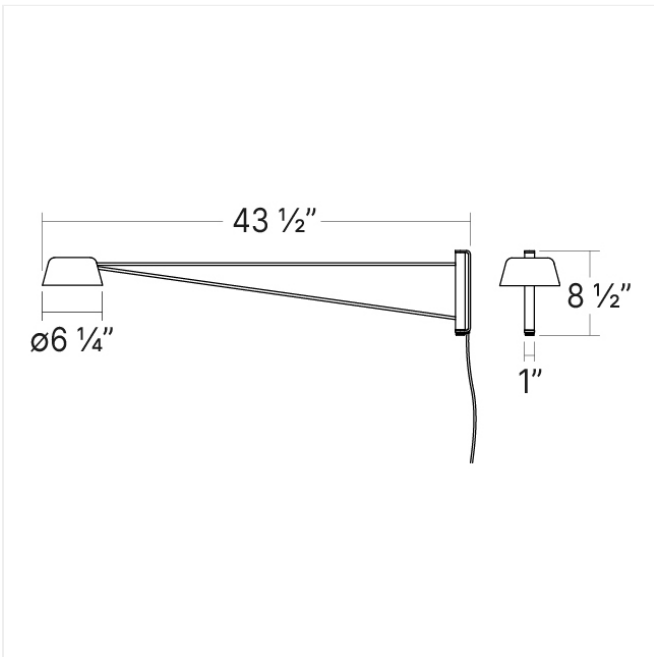

Project:

Ray Long Wall Lamp Spec Sheet

SKU: 2031.25K

Ray Wall Lamps feature soft shades and delicate arms that rotate on an axis for functional, elegant lighting. This collection has a wide range of applications, from a bedside wall lamp to a workspace or study, to a hospitality environment. Ray is available in three body finishes and five interchangeable shade finishes, including a signature Oxide Red finish. The brightness on Ray Wall Lamps can be controlled with the switch attached to the fixture. Ray is also available as a [chandelier](#).

Learn more: <https://sonnemanlight.com/ray-wall-lamp>

Type #:

Dimensions

Height:	8.5"
Width:	6.25"
Minimum Extension:	6.25"
Maximum Extension:	43.5"
Canopy/Backplate/Base:	8.5"
Size:	Long

Electrical Specs