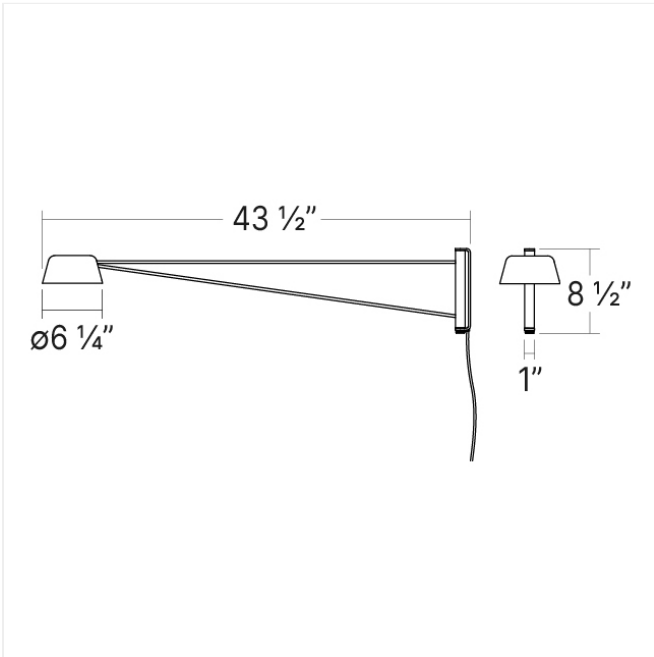

Project:

Ray Long Wall Lamp Spec Sheet

SKU: 2031.17

Ray Wall Lamps feature soft shades and delicate arms that rotate on an axis for functional, elegant lighting. This collection has a wide range of applications, from a bedside wall lamp to a workspace or study, to a hospitality environment. Ray is available in three body finishes and five interchangeable shade finishes, including a signature Oxide Red finish. The brightness on Ray Wall Lamps can be controlled with the switch attached to the fixture. Ray is also available as a [chandelier](#).

Learn more: <https://sonnemanlight.com/ray-wall-lamp>

Type #:

Dimensions

Height:	8.5"
Width:	6.25"
Minimum Extension:	6.25"
Maximum Extension:	43.5"
Canopy/Backplate/Base:	8.5"
Size:	Long

Electrical Specs