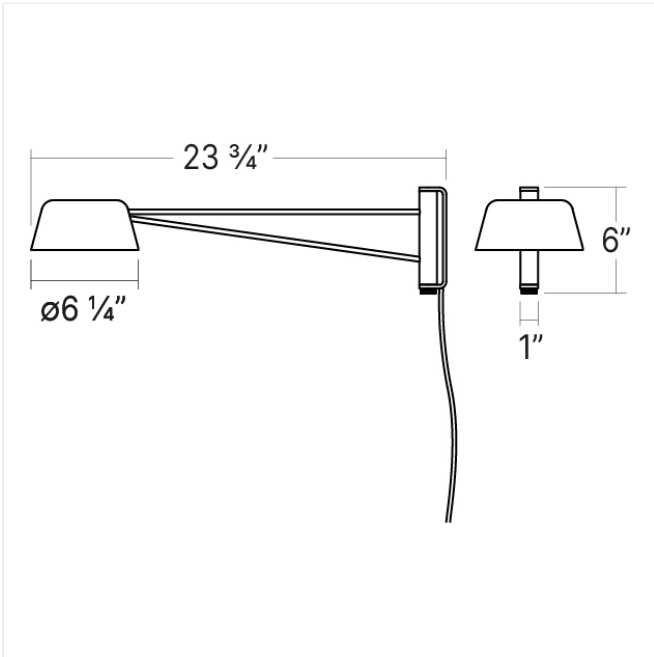

Project:

Ray Short Wall Lamp Spec Sheet

SKU: 2030.73K

Ray Wall Lamps feature soft shades and delicate arms that rotate on an axis for functional, elegant lighting. This collection has a wide range of applications, from a bedside wall lamp to a workspace or study, to a hospitality environment. Ray is available in three body finishes and five interchangeable shade finishes, including a signature Oxide Red finish. The brightness on Ray Wall Lamps can be controlled with the switch attached to the fixture. Ray is also available as a [chandelier](#).

Learn more: <https://sonnemanlight.com/ray-wall-lamp>

Type #:

Dimensions

Height:	6"
Width:	6.25"
Minimum Extension:	6.25"
Maximum Extension:	23.75"
Size:	Short

Electrical Specs

Bulb(s) Included?:	Yes
Bulb 1 Type:	Integral LED
Bulb Quantity:	1
Input Voltage:	120-240VAC
Wattage:	9
Initial Lumens:	1000
Delivered Lumens:	600
Kelvin:	3000K
CRI:	90
Power Supply Type:	Driver
Power Supply Quantity:	1
Power Supply Location:	Plug
Dimming Type:	Non-dimmable