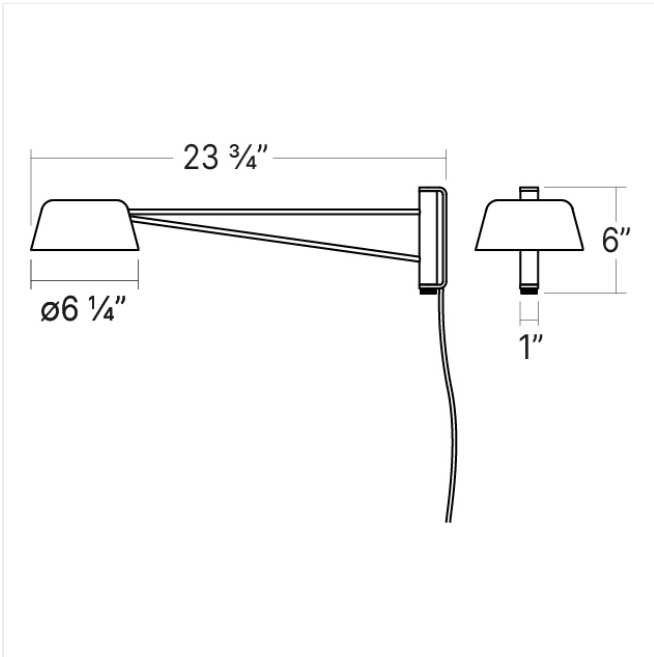

# Ray Short Wall Lamp Spec Sheet

SKU: 2030.25K

Ray Wall Lamps feature soft shades and delicate arms that rotate on an axis for functional, elegant lighting. This collection has a wide range of applications, from a bedside wall lamp to a workspace or study, to a hospitality environment. Ray is available in three body finishes and five interchangeable shade finishes, including a signature Oxide Red finish. The brightness on Ray Wall Lamps can be controlled with the switch attached to the fixture. Ray is also available as a [chandelier](#).

## Dimensions

Height:	6"
Width:	6.25"
Minimum Extension:	6.25"
Maximum Extension:	23.75"
Size:	Short