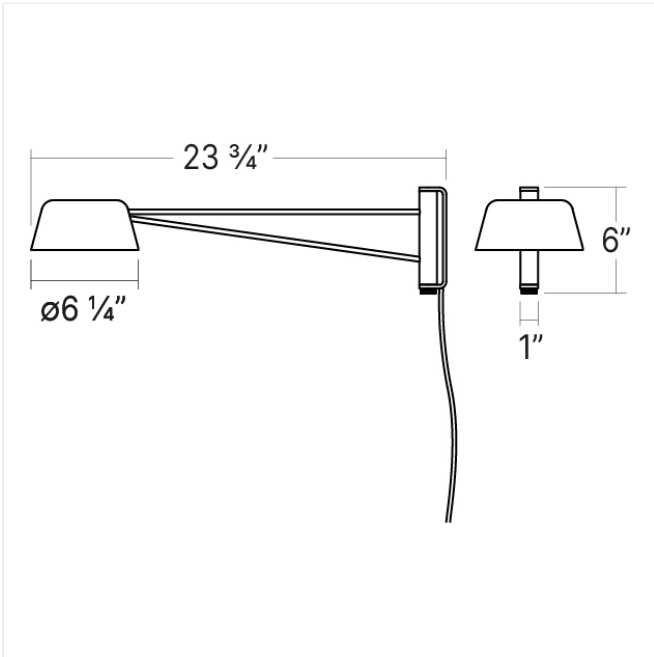

Project:

Ray Short Wall Lamp Spec Sheet

SKU: 2030.17

Ray Wall Lamps feature soft shades and delicate arms that rotate on an axis for functional, elegant lighting. This collection has a wide range of applications, from a bedside wall lamp to a workspace or study, to a hospitality environment. Ray is available in three body finishes and five interchangeable shade finishes, including a signature Oxide Red finish. The brightness on Ray Wall Lamps can be controlled with the switch attached to the fixture. Ray is also available as a [chandelier](#).

Learn more: <https://sonnemanlight.com/ray-wall-lamp>

Type #:

Dimensions

Height:	6"
Width:	6.25"
Minimum Extension:	6.25"
Maximum Extension:	23.75"
Size:	Short

Electrical Specs

Bulb(s) Included?:	Yes
Bulb 1 Type:	Integral LED
Bulb Quantity:	1
Input Voltage:	120-240VAC
Wattage:	9
Initial Lumens:	1000
Delivered Lumens:	600
Kelvin:	3000K
CRI:	90
Power Supply Type:	Driver
Power Supply Quantity:	1
Power Supply Location:	Plug
Dimming Type:	Non-dimmable

Installation

Installation:	No electrician required
Sloped Ceiling Compatible?:	N/A
Installation Orientation:	Vertical

Shade

Shade Material:	Warm Gray (.17) Aluminum
-----------------	--------------------------