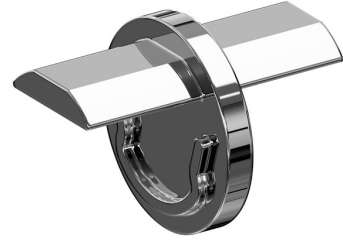

Project:

Fino Coupler Kit Spec Sheet

SKU: CUP.3775.01 Learn more at:
<https://sonnemanlight.com/fino-coupler-kit>

Description: The optional Fino Coupler Kit may be ordered in conjunction with any [Fino Pendant](#). This accessory is not included unless ordered separately. The Coupler Kit allows multiple Fino Pendants to stay connected when installed linearly.

This family is also available as a [bath bar](#).

Type #:

Dimensions

Height: 1.2"
Width: 0.88"
Length: 0.88"

Available Color Temperatures

Available Color Temperatures: Bulb Not
Included

Installation

Installation: Licensed
electrician
required

Available Finishes

Available Finishes: Polished Chrome (.01),
Satin Black (.25)

General Listings

Color/Finish: Polished
Chrome (.01)