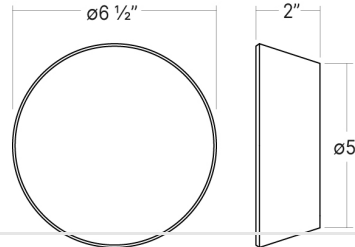

Project:

Mist Round Wall/Ceiling Mount Spec Sheet

SKU: 7545.98A Learn more at:
<https://sonnemanlight.com/mist-round-wall-ceiling-mount>

Description: Crafted from etched glass that optimizes luminescence and subtle color, Mist produces a calming, free floating LED halo effect as light passes through the glass. This collection has three etched glass color options with round and [square](#) shapes. Mist is ideal for a wide range of applications, from providing a sense of calming light in a modern bathroom to creating subtle elegance through a grand hallway.

Type #:

Dimensions

Diameter: 6.5"
Canopy/Backplate/Base: 4.5"

Electrical Specs

Bulb(s) Included?: Yes
Bulb 1 Type: Integral LED
Bulb Quantity: 1
Input Voltage: 120-277VAC
Wattage: 7
Initial Lumens: 900
Delivered Lumens: 200
Color Temperature: 3000K
CRI: 90
Power Supply Type: Driver
Power Supply Quantity: 1
Power Supply Location: Outlet Box
Dimming Type: TRIAC/ELV/0-10V