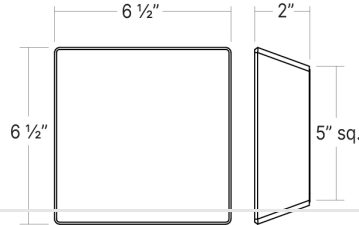

Project:

Mist Square Sconce Spec Sheet

SKU: 7540.98M Learn more at:
<https://sonnemanlight.com/mist-square-sconce>

Description: Crafted from etched glass that optimizes luminescence and subtle color, Mist produces a calming, free floating LED halo effect as light passes through the glass. This collection has three etched glass color options with [round](#) and square shapes. Mist is ideal for a wide range of applications, from providing a sense of calming light in a modern bathroom to creating subtle elegance through a grand hallway.

Type #:

Dimensions

Height: 6.5"
Width: 6.5"

Electrical Specs

Bulb(s) Included?: Yes
Bulb 1 Type: Integral LED
Bulb Quantity: 1
Input Voltage: 120-277VAC
Wattage: 7
Initial Lumens: 900
Delivered Lumens: 200
Color Temperature: 3000K
CRI: 90
Power Supply Type: Driver
Power Supply Quantity: 1
Power Supply Location: Outlet Box
Dimming Type: TRIAC/ELV/
0-10V