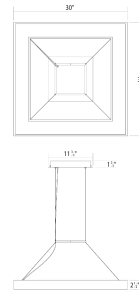

Project:

Pi 30" Square LED Ring Pendant Spec Sheet

SKU: 3986.03-35 Learn more at:
<https://sonnemanlight.com/pi-led-pendant>

Description: With the essence of a circle, Pi projects radiant LED illumination . It is impossible to improve upon the simplicity of solid geometry. Suspended or [Surface Mounted](#) in four sizes, the architectural presence of pi punctuates the less is more idiom of Mies.

Type #:

Dimensions

Height:	2.5
Width:	30
Length:	30
Diameter:	16"
Hanging Details:	20' Adjustable Cable
Shape:	Square Ring
Size:	30"

Electrical Specs

Bulb(s) Included?:	Yes
Bulb 1 Type:	Integral LED
Bulb Quantity:	1
Input Voltage:	120-277VAC
Wattage:	72
Initial Lumens:	3500
Delivered Lumens:	2390
Color Temperature:	3500K
CRI:	90
Power Supply Type:	Driver
Power Supply Quantity:	1
Power Supply Location:	Canopy
Dimming Type:	TRIAC/ELV/ 0-10V

Available Color Temperatures

Available Color Temperatures: 3000k,
3500k

Installation

Installation:	Licensed electrician required
Sloped Ceiling Compatible?:	Not Compatible
Installation Orientation:	N/A
Cord Length:	20' Adjustable Cable
Minimum Hanging Height:	16
Maximum Hanging Height:	240
Orientation:	N/A