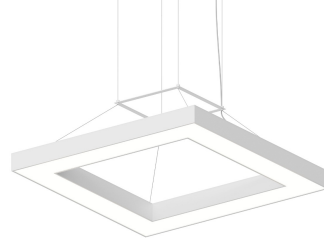

Project:

Pi 30" Square LED Ring Pendant Spec Sheet

SKU: 3986.03-35 Learn more at:
<https://sonnemanlight.com/pi-led-pendant>

Description: With the essence of a circle, Pi projects radiant LED illumination . It is impossible to improve upon the simplicity of solid geometry. Suspended or [Surface Mounted](#) in four sizes, the architectural presence of pi punctuates the less is more idiom of Mies.

Type #:

Dimensions

Height:	2.5
Width:	30
Length:	30
Diameter:	16"
Hanging Details:	20' Adjustable Cable
Shape:	Square Ring
Size:	30"

Electrical Specs

Bulb(s) Included?:	Yes
Bulb 1 Type:	Integral LED
Bulb Quantity:	1
Input Voltage:	120-277VAC
Wattage:	72
Initial Lumens:	3500
Delivered Lumens:	2390
Color Temperature:	3500K
CRI:	90
Power Supply Type:	Driver
Power Supply Quantity:	1
Power Supply Location:	Canopy
Dimming Type:	TRIAC/ELV/ 0-10V

Available Color Temperatures

Available Color Temperatures: 3000k,
3500k

Installation

Installation:	Licensed electrician required
Sloped Ceiling Compatible?:	Not Compatible
Installation Orientation:	N/A
Cord Length:	20' Adjustable Cable
Minimum Hanging Height:	16
Maximum Hanging Height:	240
Orientation:	N/A

Shade

Shade Material:	Metal
Shade 1 Color:	Satin White
Shade 2 Material:	Acrylic
Shade 2 Color:	N/A
Shade 3 Material:	N/A
Shade 3 Color:	N/A

General Listings

Features:	Damp Rated
Certification:	C-ETL-US
Color/Finish:	Satin White (.03)