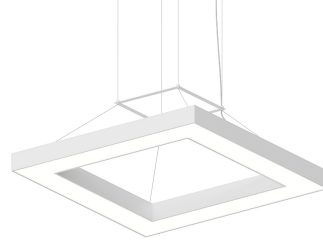

# Pi 30" Square LED Ring Pendant Spec Sheet

SKU: 3986.03    Learn more at:  
<https://sonnemanlight.com/pi-led-pendant>

Description: Pi projects radiant LED illumination. It is impossible to improve upon the simplicity of solid geometry. Suspended or [Surface Mounted](#), the architectural presence of pi punctuates the less is more idiom of Mies. Pi pendants are now available in solid round and square shapes, as well as hollow round and square ring pendants. Pi pendants are available in multiples sizes, finishes, and color temperatures.

## Dimensions

Height:	2.5"
Width:	30"
Length:	30"
Diameter:	16"
Hanging Details:	20' Adjustable Cable
Shape:	Square Ring
Size:	30"