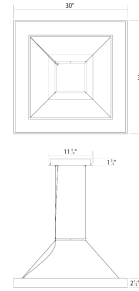

## Dimensions

Height:	2.5"
Width:	30"
Length:	30"
Diameter:	16"
Hanging Details:	20' Adjustable Cable
Shape:	Square Ring
Size:	30"