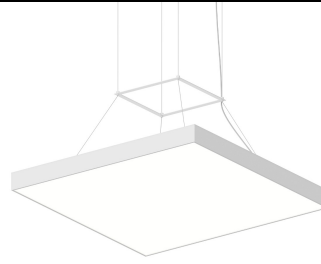

Project:

Pi 30" Square LED Pendant Spec Sheet

SKU: 3974.03-35 Learn more at:
<https://sonnemanlight.com/pi-led-pendant>

Description: Pi projects radiant LED illumination. It is impossible to improve upon the simplicity of solid geometry. Suspended or [Surface Mounted](#), the architectural presence of pi punctuates the less is more idiom of Mies. Pi pendants are now available in solid round and square shapes, as well as hollow round and square ring pendants. Pi pendants are available in multiples sizes, finishes, and color temperatures.

Type #:

Dimensions

Height:	2.5"
Width:	30"
Length:	30"
Diameter:	16"
Hanging Details:	20' Adjustable Cable
Shape:	Square
Size:	30"

Electrical Specs

Bulb(s) Included?:	Yes
Bulb 1 Type:	Integral LED
Bulb Quantity:	1
Input Voltage:	120-277VAC
Wattage:	72
Initial Lumens:	9700
Color Temperature:	3500K
CRI:	90
Power Supply Type:	Driver
Power Supply Quantity:	1
Power Supply Location:	Canopy
Dimming Type:	TRIAC/ELV/ 0-10V

Available Color Temperatures

Available Color Temperatures: 3000k, 3500k

Installation

Installation:	Licensed electrician required
Sloped Ceiling Compatible?:	Not Compatible
Installation Orientation:	N/A
Cord Length:	20' Adjustable Cable
Minimum Hanging Height:	13"
Maximum Hanging Height:	240"
Orientation:	N/A

Shade

Shade Material:	Metal
Shade 1 Color:	Satin White
Shade 2 Material:	Acrylic
Shade 2 Color:	N/A
Shade 3 Material:	N/A
Shade 3 Color:	N/A

General Listings

Features:	At NYDC, Damp Rated
Certification:	C-ETL-US
Color/Finish:	Satin White (.03)