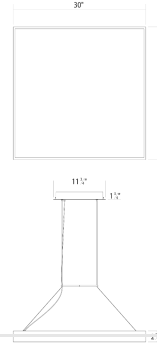

Project:

Pi 30" Square LED Pendant Spec Sheet

SKU: 3974.03-35 Learn more at:
<https://sonnemanlight.com/pi-led-pendant>

Description: Pi projects radiant LED illumination. It is impossible to improve upon the simplicity of solid geometry. Suspended or [Surface Mounted](#), the architectural presence of pi punctuates the less is more idiom of Mies. Pi pendants are now available in solid round and square shapes, as well as hollow round and square ring pendants. Pi pendants are available in multiples sizes, finishes, and color temperatures.

Type #:

Dimensions

Height:	2.5"
Width:	30"
Length:	30"
Diameter:	16"
Hanging Details:	20' Adjustable Cable
Shape:	Square
Size:	30"

Electrical Specs

Bulb(s) Included?:	Yes
Bulb 1 Type:	Integral LED
Bulb Quantity:	1
Input Voltage:	120-277VAC
Wattage:	72
Initial Lumens:	9700
Color Temperature:	3500K
CRI:	90
Power Supply Type:	Driver
Power Supply Quantity:	1
Power Supply Location:	Canopy
Dimming Type:	TRIAC/ELV/ 0-10V

Available Color Temperatures

Available Color Temperatures: 3000k, 3500k

Installation

Installation:	Licensed electrician required
Sloped Ceiling Compatible?:	Not Compatible
Installation Orientation:	N/A
Cord Length:	20' Adjustable Cable
Minimum Hanging Height:	13"
Maximum Hanging Height:	240"
Orientation:	N/A