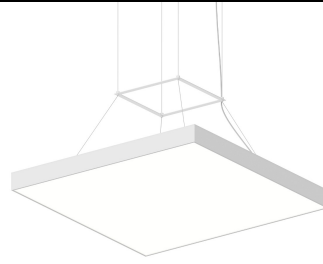

# Pi 30" Square LED Pendant Spec Sheet

SKU: 3974.03    Learn more at:  
<https://sonnemanlight.com/pi-led-pendant>

Description: Pi projects radiant LED illumination. It is impossible to improve upon the simplicity of solid geometry. Suspended or [Surface Mounted](#), the architectural presence of pi punctuates the less is more idiom of Mies. Pi pendants are now available in solid round and square shapes, as well as hollow round and square ring pendants. Pi pendants are available in multiples sizes, finishes, and color temperatures.

## Dimensions

Height:	2.5"
Width:	30"
Length:	30"
Diameter:	16"
Hanging Details:	20' Adjustable Cable
Shape:	Square
Size:	30"