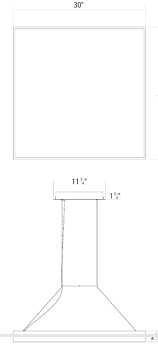

# Pi 30" Square LED Pendant Spec Sheet

SKU: 3974.03    Learn more at:  
<https://sonnemanlight.com/pi-led-pendant>

Description: Pi projects radiant LED illumination. It is impossible to improve upon the simplicity of solid geometry. Suspended or [Surface Mounted](#), the architectural presence of pi punctuates the less is more idiom of Mies. Pi pendants are now available in solid round and square shapes, as well as hollow round and square ring pendants. Pi pendants are available in multiples sizes, finishes, and color temperatures.

## Dimensions

Height:	2.5"
Width:	30"
Length:	30"
Diameter:	16"
Hanging Details:	20' Adjustable Cable
Shape:	Square
Size:	30"