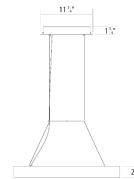

Project:

Pi 24" Square LED Pendant Spec Sheet

SKU: 3973.03-35 Learn more at:
<https://sonnemanlight.com/pi-led-pendant>

Description: Pi projects radiant LED illumination. It is impossible to improve upon the simplicity of solid geometry. Suspended or [Surface Mounted](#), the architectural presence of pi punctuates the less is more idiom of Mies. Pi pendants are now available in solid round and square shapes, as well as hollow round and square ring pendants. Pi pendants are available in multiples sizes, finishes, and color temperatures.

Type #:

Dimensions

Height:	2.5"
Width:	24"
Length:	24"
Diameter:	16"
Hanging Details:	20' Adjustable Cable
Shape:	Square
Size:	24"

Electrical Specs

Bulb(s) Included?:	Yes
Bulb 1 Type:	Integral LED
Bulb Quantity:	1
Input Voltage:	120-277VAC
Wattage:	53
Initial Lumens:	7000
Color Temperature:	3500K
CRI:	90
Power Supply Type:	Driver
Power Supply Quantity:	1
Power Supply Location:	Canopy
Dimming Type:	TRIAC/ELV/ 0-10V

Available Color Temperatures

Available Color Temperatures: 3000k, 3500k

Installation

Installation:	Licensed electrician required
Sloped Ceiling Compatible?:	Not Compatible
Installation Orientation:	N/A
Cord Length:	20' Adjustable Cable
Minimum Hanging Height:	11"
Maximum Hanging Height:	240"
Orientation:	N/A