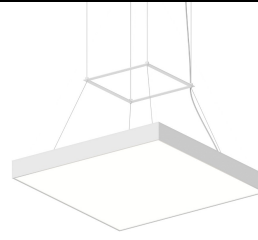

Project:

Pi 24" Square LED Pendant Spec Sheet

SKU: 3973.03-35 Learn more at:
<https://sonnemanlight.com/pi-led-pendant>

Description: Pi projects radiant LED illumination. It is impossible to improve upon the simplicity of solid geometry. Suspended or [Surface Mounted](#), the architectural presence of pi punctuates the less is more idiom of Mies. Pi pendants are now available in solid round and square shapes, as well as hollow round and square ring pendants. Pi pendants are available in multiples sizes, finishes, and color temperatures.

Type #:

Dimensions

Height:	2.5"
Width:	24"
Length:	24"
Diameter:	16"
Hanging Details:	20' Adjustable Cable
Shape:	Square
Size:	24"

Electrical Specs

Bulb(s) Included?:	Yes
Bulb 1 Type:	Integral LED
Bulb Quantity:	1
Input Voltage:	120-277VAC
Wattage:	53
Initial Lumens:	7000
Color Temperature:	3500K
CRI:	90
Power Supply Type:	Driver
Power Supply Quantity:	1
Power Supply Location:	Canopy
Dimming Type:	TRIAC/ELV/ 0-10V

Available Color Temperatures

Available Color Temperatures: 3000k, 3500k

Installation

Installation:	Licensed electrician required
Sloped Ceiling Compatible?:	Not Compatible
Installation Orientation:	N/A
Cord Length:	20' Adjustable Cable
Minimum Hanging Height:	11"
Maximum Hanging Height:	240"
Orientation:	N/A

Shade

Shade Material:	Metal
Shade 1 Color:	Satin White
Shade 2 Material:	Acrylic
Shade 2 Color:	N/A
Shade 3 Material:	N/A
Shade 3 Color:	N/A

General Listings

Features:	At NYDC, Damp Rated
Certification:	C-ETL-US
Color/Finish:	Satin White (.03)