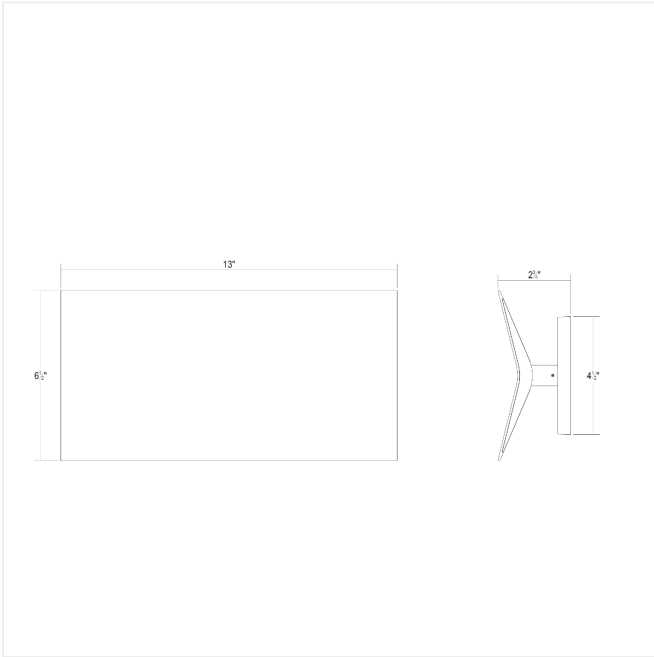

# Turo Large Sconce Spec Sheet

SKU: 3442.03

Turo sconces create sculptural vertical surface compositional unity with light and shadow. Turo sconces are available in multiple sizes in a satin white and satin black finish. Explore [Turo wall kits](#), which include rail bars and modular adjustable LED sconces of multiple sizes.

## Dimensions

Height:	6.5"
Length:	13"
Minimum Extension:	2.75"
Maximum Extension:	4"
Size:	Large