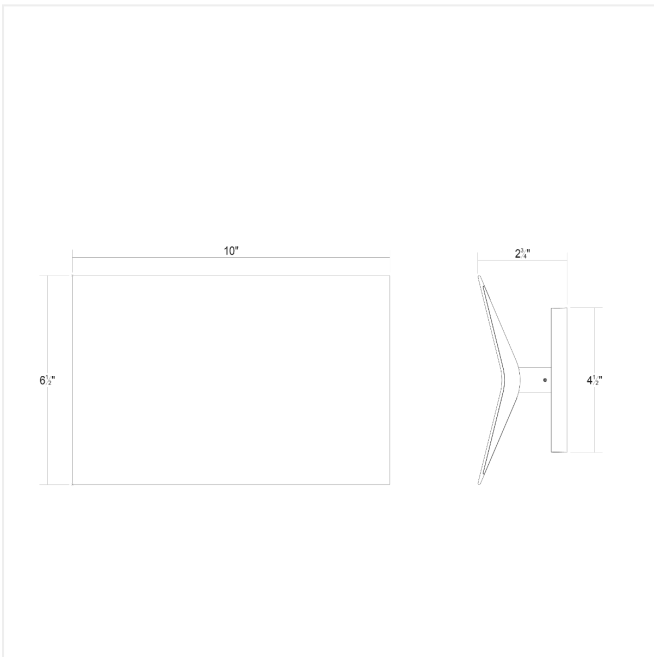

# Turo Medium Sconce Spec Sheet

SKU: 3441.03

Turo sconces create sculptural vertical surface compositional unity with light and shadow. Turo sconces are available in multiple sizes in a satin white and satin black finish. Explore [Turo wall kits](#), which include rail bars and modular adjustable LED sconces of multiple sizes.

## Dimensions

Height:	6.5"
Length:	10"
Minimum Extension:	2.75"
Maximum Extension:	4"
Size:	Medium