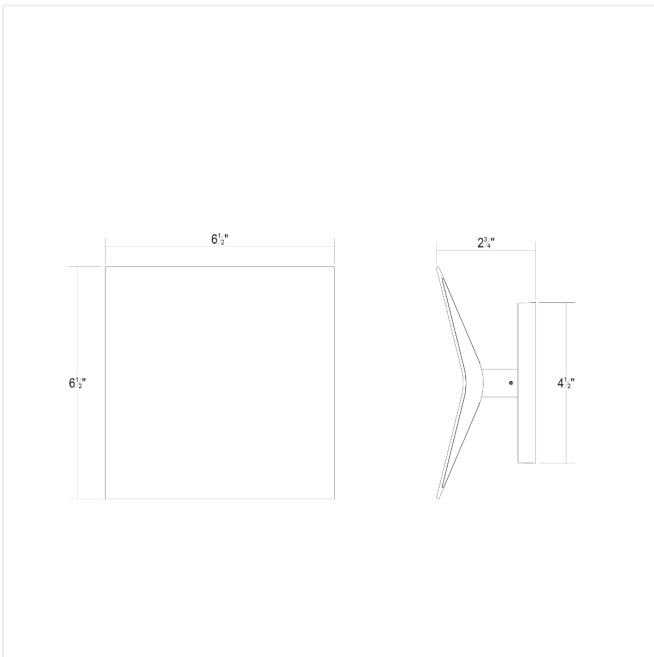

# Turo Small Sconce Spec Sheet

SKU: 3440.03

Turo sconces create sculptural vertical surface compositional unity with light and shadow. Turo sconces are available in multiple sizes in a satin white and satin black finish. Explore [Turo wall kits](#), which include rail bars and modular adjustable LED sconces of multiple sizes.

## Dimensions

Height:	6.5"
Length:	6.5"
Minimum Extension:	2.75"
Maximum Extension:	4"
Size:	Small