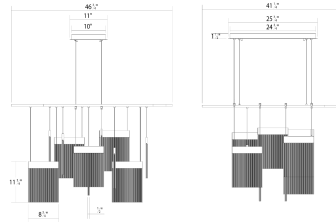

Project:

V Panels Large Chandelier Spec Sheet

SKU: 3097.01 Learn more at:
<https://sonnemanlight.com/v-panels-chandelier>

Description: Designed to celebrate the transformative quality of light, V Panels refract LED illumination outward as well as downward through the bottom panel edge. Each luminaire is capped with a crisp rectilinear chrome top. These chandeliers are available in multiple configurations, with luminaires of various heights and widths. V Panels is also available as a [single pendant](#), in multiple sizes.

Scaled for residential, hospitality and commercial settings for an enduring modern presence.

Type #:

Dimensions

Height: 11.75"
Width: 41.25"
Length: 46.75"
Hanging Details: 20"
Adjustable Cord
Large
Size: Large