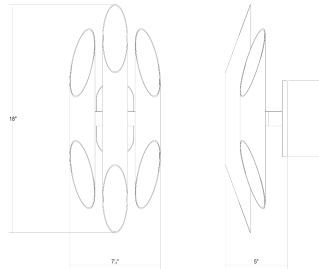

Project:

Chimes Triple Sconce Spec Sheet

SKU: 2043.01 Learn more at:
<https://sonnemanlight.com/chimes-sconce>

Description: Unified and balanced, Chimes sconces and the complementary chandelier offer an elegant decorative rhythm of angular slashed LED-illuminated tubes composed to maximize the optical effects of metal finishes and light.

Type #:

Dimensions

Height: 18"
Length: 7.25"

Electrical Specs

Bulb(s) Included?: Yes
Bulb 1 Type: Integral LED
Bulb Quantity: 6
Input Voltage: 100-277VAC
Wattage: 11
Initial Lumens: 1210
Color Temperature: 3000K
CRI: 90
Power Supply Type: Driver
Power Supply Quantity: 1
Power Supply Location: Outlet Box
Dimming Type: TRIAC/ELV/0-10V