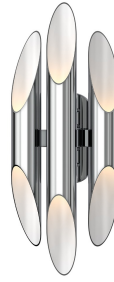

Project:

Chimes Triple Sconce Spec Sheet

SKU: 2043.01   Learn more at:
<https://sonnemanlight.com/chimes-sconce>

Description: Unified and balanced, Chimes sconces and the complementary chandelier offer an elegant decorative rhythm of angular slashed LED-illuminated tubes composed to maximize the optical effects of metal finishes and light.

Chimes presents a dramatic, decorative metal rhythm that invokes classic mid-century interiors. This luxury statement piece can be scaled for residential, hospitality and commercial settings for an enduring modern presence.

Type #:

Dimensions

Height: 18"
Length: 7.25"

Electrical Specs

Bulb(s) Included?: Yes
Bulb 1 Type: Integral LED
Bulb Quantity: 6
Input Voltage: 100-277VAC
Wattage: 11
Initial Lumens: 1210
Color Temperature: 3000K
CRI: 90
Power Supply Type: Driver
Power Supply Quantity: 1
Power Supply Location: Outlet Box
Dimming Type: TRIAC/ELV/0-10V

Available Color Temperatures

Available Color Temperatures: 3000k

Installation

Installation: Licensed electrician required
Sloped Ceiling Compatible?: N/A
Installation Orientation: Any Orientation
Orientation: Any Orientation

Shade

Shade Material: Acrylic
Shade 1 Color: Polished Chrome
Shade 2 Color: N/A
Shade 3 Material: N/A
Shade 3 Color: N/A

Available Finishes

Available Finishes: Polished Chrome (.01),
Satin Brass (.38)

General Listings

Features: Damp Rated
Certification: C-ETL-US
Color/Finish: Polished Chrome (.01)