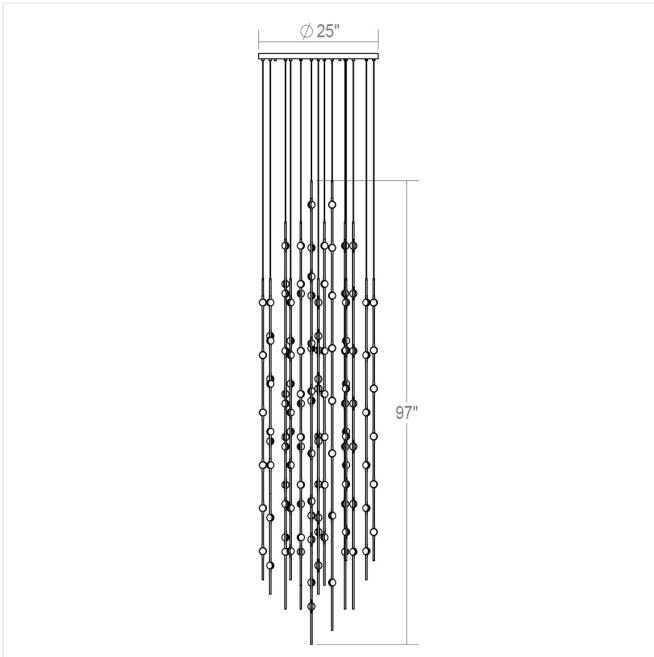

Project:

Constellation Andromeda Chandelier Spec Sheet

SKU: 2164.13C-J20

LED hubs connected in linear strands of various lengths are suspended to form dramatically powerful luminance within a vertical space. Available in a variety of sizes and configurations, with lens options of crystal facets or soft white, Constellation Andromeda can also be customized for your project.

Learn more: <https://sonnemanlight.com/constellation-andromeda-chandelier>

Type #:

Dimensions

Height:	97"
Diameter:	25"
Canopy/Backplate/Base:	25"
Hanging Details:	20' Adjustable Cable
Shape:	Round
Size:	25"
Canopy/Backplate/Base Height:	1"

Electrical Specs

Bulb(s) Included?:	Yes
Bulb 1 Type:	Integral LED
Bulb Quantity:	156
Input Voltage:	100-277VAC
Wattage:	312
Initial Lumens:	34380
Delivered Lumens:	24180
Kelvin:	3000K
CRI:	90
Power Supply Type:	Driver
Power Supply Quantity:	1
Power Supply Location:	Remote
Dimming Type:	0-10V

Installation

Installation:	Licensed electrician required, multi-step installation
Sloped Ceiling Compatible?:	Not Compatible
Cord Length:	20 ft
Minimum Hanging Height:	98"
Maximum Hanging Height:	337"

Shade