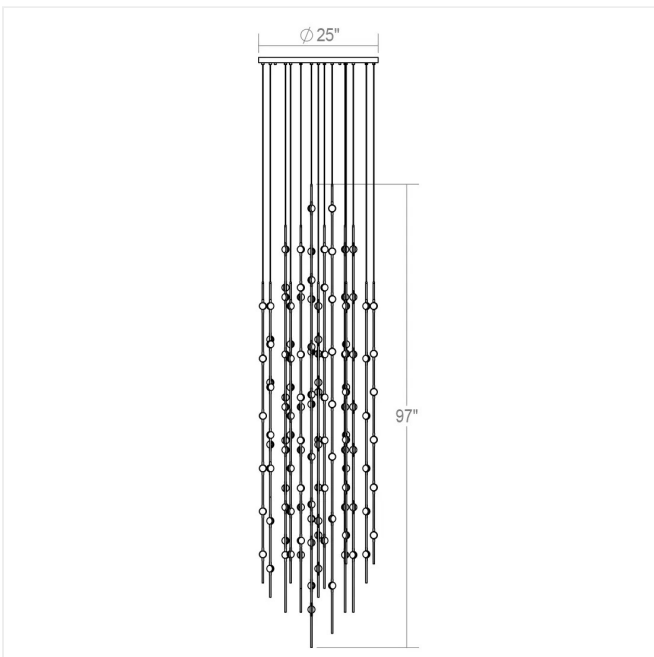

# Constellation Andromeda Chandelier Spec Sheet

SKU: 2164.33W-27-J20

Constellation Andromeda chandeliers bring celestial imagery, limitless expansion and sculptural drama to any environment. LED hubs connected in linear strands of various lengths are suspended to form dramatically powerful luminance within a vertical space. Available in a variety of sizes and configurations, with lens options of crystal facets or soft white. Constellation Andromeda can also be customized for your project.

## Dimensions

Height:	97"
Diameter:	25"
Canopy/Backplate/Base:	25"
Hanging Details:	20' Adjustable Cord
Shape:	Round
Size:	25"