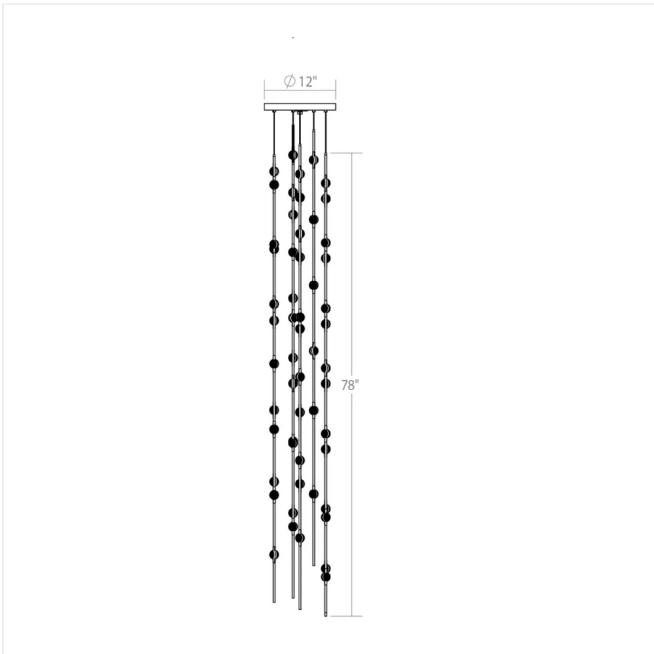

# Constellation Andromeda Chandelier Spec Sheet

SKU: 2162.33W-T-27-J20

Constellation Andromeda chandeliers bring celestial imagery, limitless expansion and sculptural drama to any environment. LED hubs connected in linear strands of various lengths are suspended to form dramatically powerful luminance within a vertical space. Available in a variety of sizes and configurations, with lens options of crystal facets or soft white. Constellation Andromeda can also be customized for your project.

## Dimensions

Height:	78"
Diameter:	12"
Canopy/Backplate/Base:	12"
Hanging Details:	20' Adjustable Cord
Shape:	Round
Size:	Tall 12"