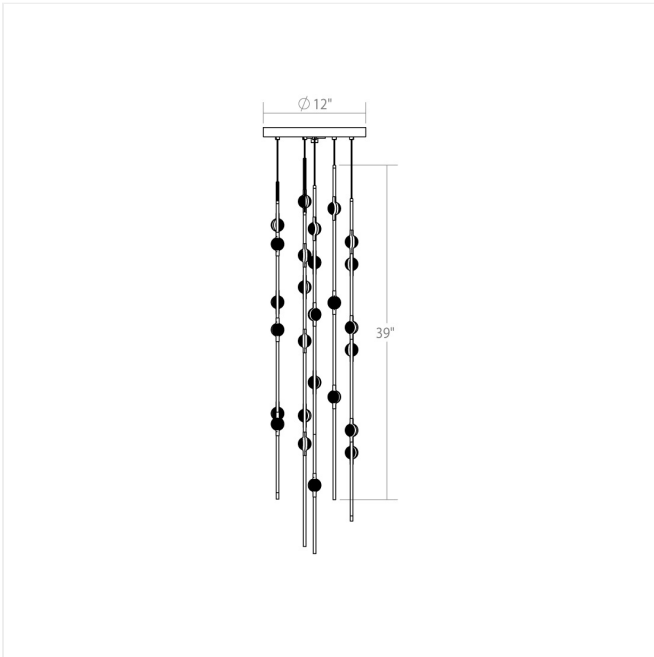

# Constellation Andromeda Chandelier Spec Sheet

SKU: 2162.13C-S-J20

LED hubs connected in linear strands of various lengths are suspended to form dramatically powerful luminance within a vertical space. Available in a variety of sizes and configurations, with lens options of crystal facets or soft white, Constellation Andromeda can also be customized for your project.

## Dimensions

Height:	39"
Diameter:	12"
Canopy/Backplate/Base:	12"
Hanging Details:	20' Adjustable Cable
Shape:	Round
Size:	Short 12"
Canopy/Backplate/Base Height:	1"

## Electrical Specs

Bulb(s) Included?:	Yes
Bulb 1 Type:	Integral LED
Bulb Quantity:	26
Input Voltage:	100-277VAC
Wattage:	52
Initial Lumens:	5730
Delivered Lumens:	4030
Kelvin:	3000K
CRI:	90
Power Supply Type:	Driver
Power Supply Quantity:	1
Power Supply Location:	Remote
Dimming Type:	TRIAC/ELV/0-10V