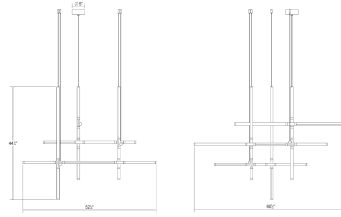

Project:

Labyrinth Intersections Medium Pendant Spec Sheet

SKU: 2102.25 Learn more at:
<https://sonnemanlight.com/labyrinth-intersections-chandelier>

Description: Timely and timeless, Labyrinth's systematic structure—an intersecting tubular LED framework in combination with cast pin connections—creates dynamic geometric order.

Scaled for residential, hospitality and commercial settings for an enduring modern presence.

This 2023 release is part of the Labyrinth family, which also includes the [Square Chandelier](#).

Type #:

Dimensions

Height:	44.75"
Width:	63"
Length:	52.72"
Canopy/Backplate/Base:	5"
Hanging Details:	20' Adjustable Cable
Size:	Medium
Canopy/Backplate/Base Height:	2"

Electrical Specs

Bulb(s) Included?:	Yes
Bulb 1 Type:	Integral LED
Bulb Quantity:	1
Input Voltage:	120-277VAC
Initial Lumens:	6000
Color Temperature:	3000K
CRI:	90
Power Supply Type:	Driver
Power Supply Quantity:	1
Power Supply Location:	Canopy
Dimming Type:	TRIAC/ELV/ 0-10V
Bulb Max Wattage:	56

Installation

Installation:	Licensed electrician required, multi-step installation
Sloped Ceiling Compatible?:	Adapter Available
Installation Orientation:	N/A
Cord Length:	20' Adjustable Cable
Minimum Hanging Height:	48"
Maximum Hanging Height:	192"