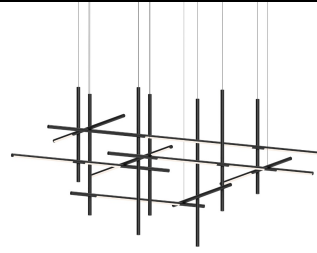

Project:

Labyrinth Intersections Pendant Spec Sheet

SKU: 2099.25 Learn more at:
<https://sonnemanlight.com/labyrinth-intersections-chandelier>

Description: Timely and timeless, Labyrinth's systematic structure—an intersecting tubular LED framework in combination with cast pin connections—creates dynamic geometric order.

Scaled for residential, hospitality and commercial settings for an enduring modern presence.

This 2023 release is part of the Labyrinth family, which also includes the [Square Chandelier](#).

Type #:

Dimensions

Height:	44.75"
Width:	101.25"
Length:	65.75"
Hanging Details:	20' Adjustable Cable
Size:	Small
Canopy/Backplate/Base Width:	10.5"
Canopy/Backplate/Base Depth:	10.5"
Canopy/Backplate/Base Height:	2"

Electrical Specs

Shade

Shade 1 Material:	Optical Acrylic
Shade 1 Color:	White

General Listings

Features:	Damp Rated
Certification:	cETL
Color/Finish:	Satin Black (.25)
Dark Sky Friendly:	N