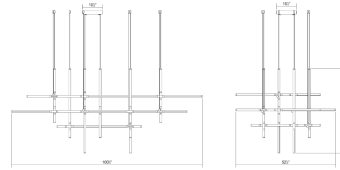

Project:

Labyrinth Intersections Pendant Spec Sheet

SKU: 2099.25 Learn more at:
<https://sonnemanlight.com/labyrinth-intersections-chandelier>

Description: Timely and timeless, Labyrinth's systematic structure—an intersecting tubular LED framework in combination with cast pin connections—creates dynamic geometric order.

Scaled for residential, hospitality and commercial settings for an enduring modern presence.

This 2023 release is part of the Labyrinth family, which also includes the [Square Chandelier](#).

Type #:

Dimensions

Height:	44.75"
Width:	101.25"
Length:	65.75"
Hanging Details:	20' Adjustable Cable
Size:	Small
Canopy/Backplate/Base Width:	10.5"
Canopy/Backplate/Base Depth:	10.5"
Canopy/Backplate/Base Height:	2"

Electrical Specs

Bulb(s) Included?:	Yes
Bulb 1 Type:	Integral LED
Bulb Quantity:	1
Input Voltage:	120-277VAC
Initial Lumens:	16000
Color Temperature:	3000K
CRI:	90
Power Supply Type:	Driver
Power Supply Quantity:	2
Power Supply Location:	Canopy
Dimming Type:	TRIAC/ELV/ 0-10V
Bulb Max Wattage:	190

Installation

Installation:	Licensed electrician required, multi-step installation
Sloped Ceiling Compatible?:	Adapter Available
Installation Orientation:	N/A
Cord Length:	20' Adjustable Cable
Minimum Hanging Height:	47.75"
Maximum Hanging Height:	191.75"

Shade

Shade 1 Material:	Optical Acrylic
Shade 1 Color:	White

General Listings

Features:	Damp Rated
Certification:	cETL
Color/Finish:	Satin Black (.25)
Dark Sky Friendly:	N