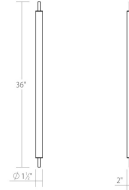

# Keel LED Bath Bar (3500K) Spec Sheet

SKU: 3833.25-35    Learn more at:  
<https://sonnemanlight.com/keel-led-bath-bar>

Description: A classically minimalist approach to functionality with its architectural sleekness. Keels Bath Bar is dramatically functional and modern. In addition to this Bath Bar, Keel is also available as a free-standing [Floor Lamp](#), suspended as a [Pendant](#), and wall-mounted as a [Wall Lamp](#). These crisply intersecting forms bring multiple lighting applications to the task with architectural precision.

## Dimensions

Height:	1.5"
Width:	36"
Extends:	2.25"
Minimum Extension:	2.25"
Maximum Extension:	2.25"
Size:	36"
Canopy/Backplate/Base Width:	36
Canopy/Backplate/Base Height:	1.5