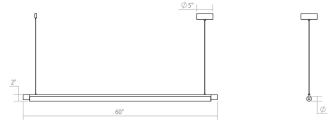

## Keel LED Pendant (3500K) Spec Sheet

SKU: 3828.25-35    Learn more at:  
<https://sonnemanlight.com/keel-led-pendant>

Description: Suspended with architectural precision, Keels Pendant offers a modern yet minimal presence that is functional for any interior design. In addition to this Pendant, Keel is also available as a [Bath Bar](#), a free-standing [Floor Lamp](#), and wall-mounted as a [Wall Lamp](#). These crisply intersecting forms bring multiple lighting applications to the task with architectural precision.

### Dimensions

Height:	2"
Width:	60"
Length:	1.5"
Canopy/Backplate/Base:	5"
Size:	60"
Canopy/Backplate/Base Height:	2