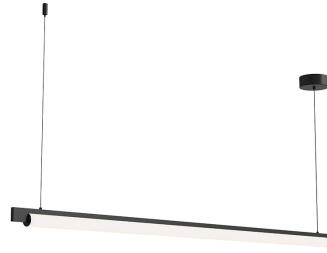

## Keel LED Pendant (3500K) Spec Sheet

SKU: 3828.25-35    Learn more at:  
<https://sonnemanlight.com/keel-led-pendant>

Description: Suspended with architectural precision, Keels Pendant offers a modern yet minimal presence that is functional for any interior design. In addition to this Pendant, Keel is also available as a [Bath Bar](#), a free-standing [Floor Lamp](#), and wall-mounted as a [Wall Lamp](#). These crisply intersecting forms bring multiple lighting applications to the task with architectural precision.

### Dimensions

Height:	2"
Width:	60"
Length:	1.5"
Canopy/Backplate/Base:	5"
Size:	60"
Canopy/Backplate/Base Height:	2

### Available Finishes

Available Finishes: Bright Satin Aluminum (.16), Satin Black (.25), Satin White (.03)