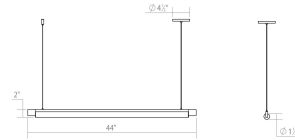

### Dimensions

Height:	2"
Width:	44"
Length:	1.5"
Canopy/Backplate/Base:	4.5"
Size:	44"
Canopy/Backplate/Base Height:	0.5"