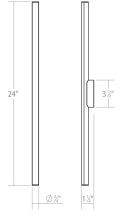

Project:

Fino LED Bath Bar (3500K) Spec Sheet

SKU: 3772.03-35 Learn more at:
<https://sonnemanlight.com/fino-led-bath-bar>

Description: Ultra thin and minimally scaled, these slender bars of powerful light are mounted in a fixed position on a wall or ceiling. The softly shaped mounting brackets have radiused ends on their linear section and can be mounted to a wall with the addition of a remotely placed LED driver. A 4 round [Fino Optional Wall Plate Kit](#) may be ordered in conjunction with a Fino LED Bath Bar. This accessory is featured in the bathroom images above, but is not included unless ordered separately.

Type #:

Dimensions

Height:	24"
Width:	24"
Extends:	1.5"
Minimum Extension:	1.5"
Maximum Extension:	1.5"
Size:	24"
Canopy/Backplate/Base Width:	0.5
Canopy/Backplate/Base Height:	3.25

Electrical Specs

Bulb(s) Included?:	Yes
Bulb 1 Type:	Integral LED
Bulb Quantity:	1
Input Voltage:	120VAC
Wattage:	13
Initial Lumens:	1400
Delivered Lumens:	830
Color Temperature:	3500K
CRI:	90
Power Supply Type:	Driver
Power Supply Quantity:	1
Power Supply Location:	Remote
Dimming Type:	TRIAC/ELV
Bulb Max Wattage:	13

Installation

Installation:	Licensed electrician required
Installation Orientation:	Any Orientation

Shipping

Carton 1 L x W x H:	3" X 3" X 31"
Carton 1 Gross Weight:	2 LBS

Shade

Shade 1 Material:	Optical Acrylic
-------------------	-----------------