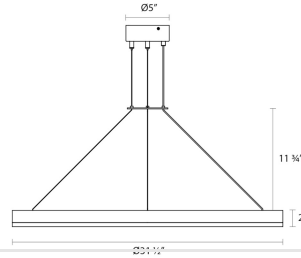

Project:

Corona Ring LED Pendant (3500K) Spec Sheet

SKU: 2317.16-35 Learn more at:
<https://sonnemanlight.com/corona-ring-led-pendant>

Description: Corona is a circular profile of light; a warm ringed glow of LED illumination providing both the presence and the absence of volume. Corona is available in a range of larger diameters. Also available as a [Square Pendant](#) and [Double Corona Ring Pendant](#).

Type #:

Dimensions

Height: 2"
Diameter: 31.5"
Canopy/Backplate/Base: 5"
Size: 32"

Electrical Specs

Bulb(s) Included?: Yes
Bulb 1 Type: Integral LED
Input Voltage: 120-277VAC
Wattage: 35
Initial Lumens: 2560
Delivered Lumens: 1760
Color Temperature: 3500K
CRI: 90
Power Supply Type: Driver
Power Supply Quantity: 1
Power Supply Location: Canopy
Dimming Type: TRIAC & ELV @120V / 0-10V
Bulb Max Wattage: 35

Installation

Installation: Licensed electrician required
Sloped Ceiling Compatible?: Not Compatible
Minimum Hanging Height: 18"
Maximum Hanging Height: 72"

Shipping

Carton 1 L x W x H: 35" X 34" X 5"
Carton 1 Gross Weight: 13 LBS