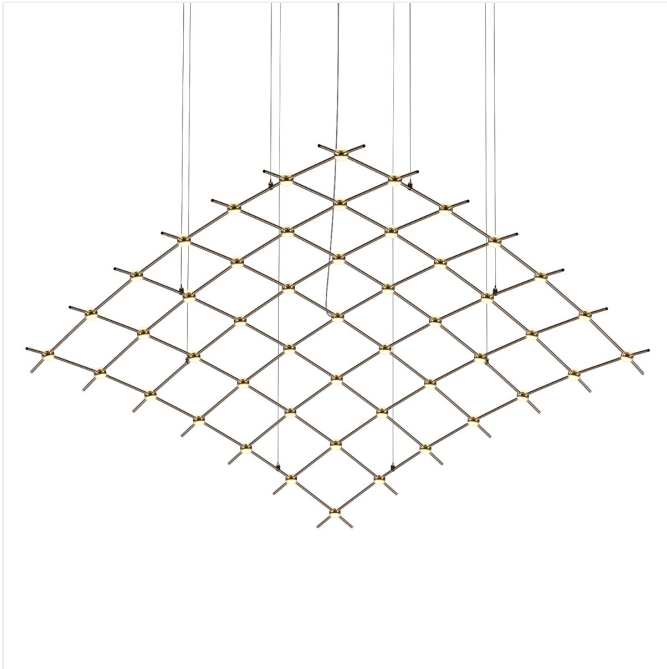

Project:

Constellation Aquarius Chandelier Major Spec Sheet

SKU: 21Q33-RW7712-27

Constellation Aquarius chandeliers bring celestial imagery, limitless expansion and sculptural drama to any environment. Aquarius is "The Great One," it is a broad constellation of uniform brightness across a vast space of sky. Expansive, covering a large range of space, Constellation Aquarius is available in sizes: Minor, Medius, and Major.

Learn more: <https://sonnemanlight.com/constellation-aquarius>

Type #:

Dimensions

Height:	1.5"
Width:	177"
Length:	73"
Canopy/Backplate/Base:	4.5"
Hanging Details:	10' Adjustable Cord
Size:	Major

Electrical Specs

Installation

Installation:	Licensed electrician required, multi-step installation
Sloped Ceiling Compatible?:	Adapter Available up to 45?
Cord Length:	10 ft

Shade

Lens Type:	White Optical Acrylic Lens
Shade Material:	Acrylic