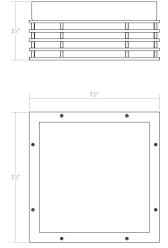

Marue LED Surface Mount Spec Sheet

SKU: 7425.72 [Learn more at sonnemanlight.com](https://sonnemanlight.com/learn-more-at-sonnemanlight.com)
<https://sonnemanlight.com/marue-led-surface-mount>

Shape: Square **Size:** 7"
Color/Finish: Textured Bronze

Dimensions

Height: 3.5
Width: 7.75
Length: 7.75
Diameter: 7.75

Electrical Specs

Bulb(s) Included?: Yes
Bulb 1 Type: Integral LED
Bulb Quantity: 1
Input Voltage: 100-277VAC
Wattage: 19
Initial Lumens: 1900
Delivered Lumens: 1330
Color Temperature: 3000K
CRI: 90
Power Supply Type: Driver
Power Supply Quantity: 1
Power Supply Location: Canopy
Dimming Type: TRIAC/ELV/0-10V